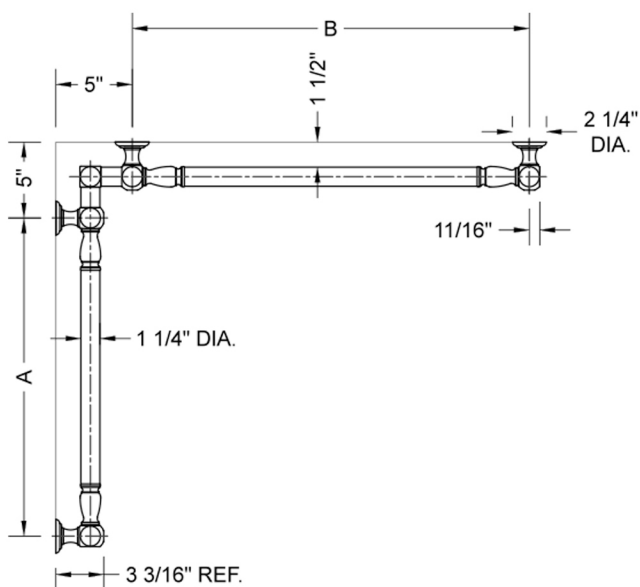

24" G20 Straight Grab Bar

Model #: G20-24-

FEATURES:

- ADA compliant when properly installed
- All brass construction, fully polished & plated
- All grab bars can be custom sized. Contact JACLO for pricing & availability
- Optional handshower sliders and toilet paper/wash cloth holders can be added only upon initial order
- Grab bars over 32" REQUIRE a middle post

SPECIFICATION DRAWING:

BRASS LUXURY GRAB BAR							
PART. #	DESCRIPTION	A	B	PART. #	DESCRIPTION	A	B
G20-12-12-IC	CENTER OF POST	12"	12"	G20-24-36-IC	CENTER OF POST	24"	36"
G20-12-16-IC	CENTER OF POST	12"	16"	G20-24-48-IC	CENTER OF POST	24"	48"
G20-12-24-IC	CENTER OF POST	12"	24"	G20-24-60-IC	CENTER OF POST	24"	60"
G20-12-32-IC	CENTER OF POST	12"	32"				
				G20-32-32-IC	CENTER OF POST	32"	32"
G20-12-36-IC	CENTER OF POST	12"	36"	G20-32-36-IC	CENTER OF POST	32"	36"
G20-12-48-IC	CENTER OF POST	12"	48"	G20-32-48-IC	CENTER OF POST	32"	48"
G20-12-60-IC	CENTER OF POST	12"	60"	G20-32-60-IC	CENTER OF POST	32"	60"
G20-16-16-IC	CENTER OF POST	16"	16"	G20-36-36-IC	CENTER OF POST	36"	36"
G20-16-24-IC	CENTER OF POST	16"	24"	G20-36-48-IC	CENTER OF POST	36"	48"
G20-16-32-IC	CENTER OF POST	16"	32"	G20-36-60-IC	CENTER OF POST	36"	60"
G20-16-36-IC	CENTER OF POST	16"	36"	G20-48-48-IC	CENTER OF POST	48"	48"
G20-16-48-IC	CENTER OF POST	16"	48"	G20-48-60-IC	CENTER OF POST	48"	60"
G20-16-60-IC	CENTER OF POST	16"	60"				
				G20-60-60-IC	CENTER OF POST	60"	60"
G20-24-24-IC	CENTER OF POST	24"	24"				
G20-24-32-IC	CENTER OF POST	24"	32"				