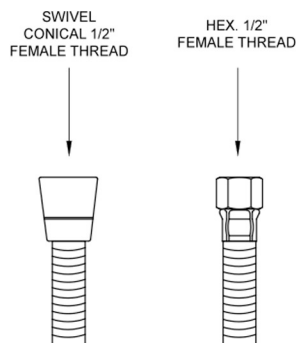

60" Swivel Double Spiral Brass Hose

Model #: DSW-3060-

FEATURES:

- Double spiral brass handshower hose
- 1/2" Female threads
- Brass hex nut is on one end of the hose, and a brass conical nut to hold the handshower is on the other end
- Attach handshower to conical end of hose
- Swivel conical end nut eliminates kinks & twisting
- For luxury shower units

SPECIFICATION DRAWING:

| DOUBLE SPIRAL BRASS HOSE | | |
|--------------------------|------------------------------|--------|
| PART # | DESCRIPTION | LENGTH |
| DSW-3060 | DOUBLE SPIRAL BRASS HOSE 60" | 60" |
| DSW-3079 | DOUBLE SPIRAL BRASS HOSE 79" | 79" |