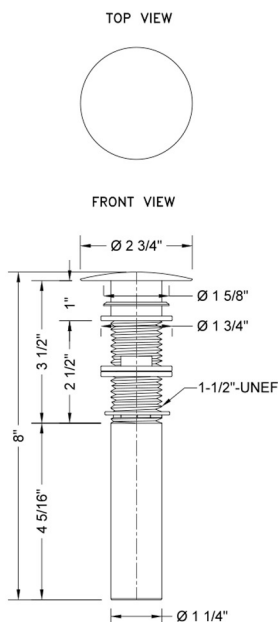

COMPLIANCES:

Complies with: ASME A112.18.2-2015/CSA B125.2-15