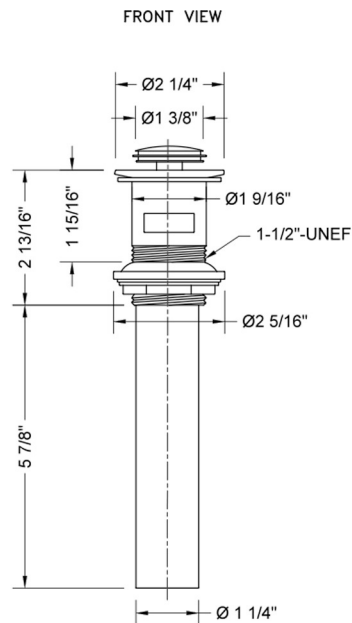

COMPLIANCES:

Complies with: ASME A112.18.2-2015/CSA B125.2-15