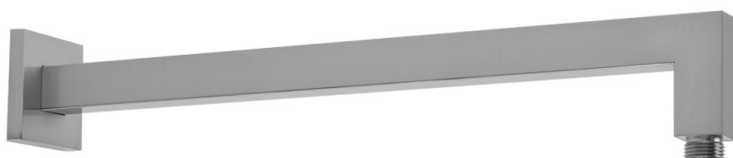

16" 90° Square Showerarm & Escutcheon

Model #: 8076-

FEATURES:

- 16" brass 90° square showerarm with 2 1/2" sliding square escutcheon
- 1/2" Male IPS
- Ideal for square rainheads

AVAILABLE FINISHES:

Polished Chrome (PCH)	Satin Chrome (SC)	Bronze Umber (BU)
Satin Nickel (SN)	Pewter (PEW)	Caramel Bronze (CB)
Polished Nickel (PN)	Antique Brass (AB)	Antique Copper (ACU)
Oil-Rubbed Bronze (ORB)	Polished Brass (PB)	Polished Copper (PCU)
Vintage Bronze (VB)	Satin Brass (SB)	Matte Black (MBK)
Satin Gold (SG)	Polished Gold (PG)	Black Nickel (BKN)
White (WH)	Satin Cooper (SCU)	Almond (ALD)
Amber (AMB)	Azure Blue (AZB)	Coral (COR)
Mint Green (GRN)	Stone Grey (GRY)	Lilac (LAC)
Light Blue (LBL)	Limon (LIM)	Plum (PLM)
Pink (PNK)	Red (RED)	Graphite (GPH)
Aged Unlacquered Brass (AUB)		