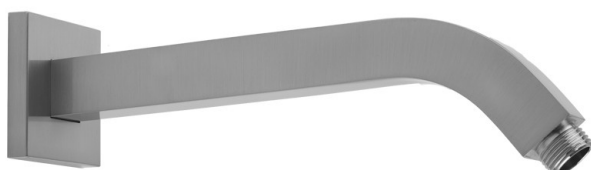

## 10" 45° Square Showerarm & Escutcheon

Model #: 8073-

### FEATURES:

- 10" brass 45° square showerarm with 2 1/2" sliding square escutcheon
- 1/2" Male IPS
- Ideal for square rainheads

### AVAILABLE FINISHES:

Polished Chrome (PCH)	Satin Chrome (SC)	Bronze Umber (BU)
Satin Nickel (SN)	Pewter (PEW)	Caramel Bronze (CB)
Polished Nickel (PN)	Antique Brass (AB)	Antique Copper (ACU)
Oil-Rubbed Bronze (ORB)	Polished Brass (PB)	Polished Copper (PCU)
Vintage Bronze (VB)	Satin Brass (SB)	Matte Black (MBK)
Satin Gold (SG)	Polished Gold (PG)	Black Nickel (BKN)
White (WH)	Satin Cooper (SCU)	Almond (ALD)
Amber (AMB)	Azure Blue (AZB)	Coral (COR)
Mint Green (GRN)	Stone Grey (GRY)	Lilac (LAC)
Light Blue (LBL)	Limon (LIM)	Plum (PLM)
Pink (PNK)	Red (RED)	Graphite (GPH)
Aged Unlacquered Brass (AUB)		