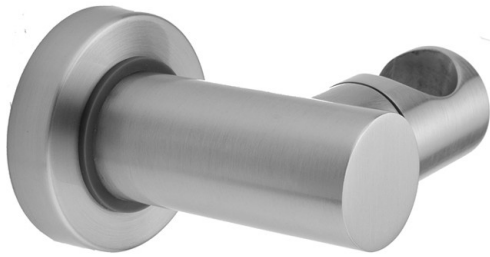

Contemporary Adjustable Wall Mount Handshower Bracket

Model #: 8058-

FEATURES:

- Brass adjustable angle wall mount handshower holder
- Ideal for use with any style handshower
- Conical end of hose sits in holder
- Sliding escutcheon for easy installation
- Mounting screws & anchors included
- Allows for easy adjustment of handshower to desired angle

AVAILABLE FINISHES:

Polished Chrome (PCH)	Satin Chrome (SC)	Bronze Umber (BU)
Satin Nickel (SN)	Pewter (PEW)	Caramel Bronze (CB)
Polished Nickel (PN)	Antique Brass (AB)	Antique Copper (ACU)
Oil-Rubbed Bronze (ORB)	Polished Brass (PB)	Polished Copper (PCU)
Vintage Bronze (VB)	Satin Brass (SB)	Matte Black (MBK)
Satin Gold (SG)	Polished Gold (PG)	Black Nickel (BKN)
White (WH)	Unlacquered Brass (ULB)	Satin Cooper (SCU)
Almond (ALD)	Amber (AMB)	Azure Blue (AZB)
Coral (COR)	Mint Green (GRN)	Stone Grey (GRY)
Lilac (LAC)	Light Blue (LBL)	Limon (LIM)
Plum (PLM)	Pink (PNK)	Red (RED)
Graphite (GPH)	Aged Unlacquered Brass (AUB)	