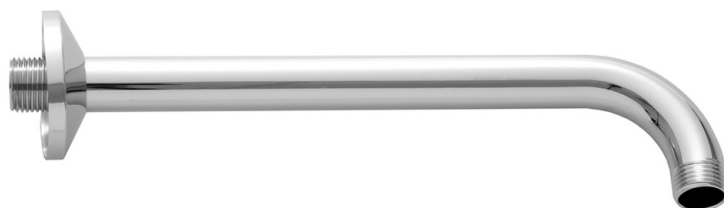

20" 90° Showerarm with Escutcheon

Model #: 8046-

FEATURES:

- Brass 90° showerarm with escutcheon
- 1/2" Male IPS
- 20" length
- 2" short drop on 90° bend
- Ideal for rainheads
- For ceiling support, see 4012, 4018, 4024, 4030, 4036, or custom lengths
- Other escutcheons and custom lengths available. Contact JACLO

AVAILABLE FINISHES:

Polished Chrome (PCH)	Satin Chrome (SC)	Bronze Umber (BU)
Satin Nickel (SN)	Pewter (PEW)	Caramel Bronze (CB)
Polished Nickel (PN)	Antique Brass (AB)	Antique Copper (ACU)
Oil-Rubbed Bronze (ORB)	Polished Brass (PB)	Polished Copper (PCU)
Vintage Bronze (VB)	Satin Brass (SB)	Matte Black (MBK)
Satin Gold (SG)	Polished Gold (PG)	Black Nickel (BKN)
White (WH)	Unlacquered Brass (ULB)	Satin Cooper (SCU)
Almond (ALD)	Amber (AMB)	Azure Blue (AZB)
Coral (COR)	Mint Green (GRN)	Stone Grey (GRY)
Lilac (LAC)	Light Blue (LBL)	Limon (LIM)
Plum (PLM)	Pink (PNK)	Red (RED)
Graphite (GPH)	Aged Unlacquered Brass (AUB)	