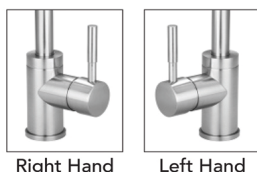

## Uptown Contempo Single Hole Faucet

Model #: 6677-

Faucet can be right hand mounted or left hand mounted

### FEATURES:

- Single lever faucet
- ADA compliant
- All brass body, ceramic cartridge
- Stationary Spout
- Stainless steel flex supplies included with 3/8" O.D. female ends
- Spout Hole Size: 1 3/8" - 1 5/8"
- Available Flow Rates: 1.5, 1.2, & 0.5 GPM. Additional flow rate (aerator) options available. Contact JACLO