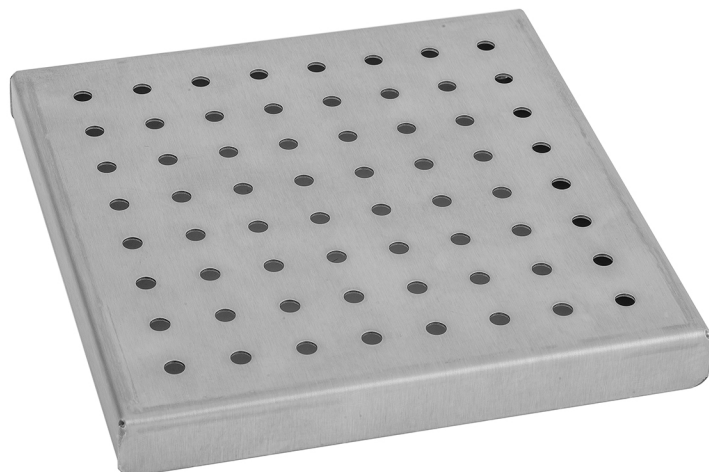

6" x 6" Round Dotted Channel Drain Grate

Model #: 6201-6-

FEATURES:

- 304 stainless steel construction
- 6"x 6" channel drain grate
- Key included to remove grate for easy cleaning
- For use with JACLO square channel drain body (84266-) sold separately
- Standard finishes: BSS & PSS. Additional finishes available: BKN, BU, EB, JG, MBK, ORB, PB, PG, SB, SDB, SG, TB, WH. Contact JACLO for pricing and availability

AVAILABLE FINISHES:

Polished Stainless (PSS) Brushed Stainless (BSS)

SPECIFICATION DRAWING: