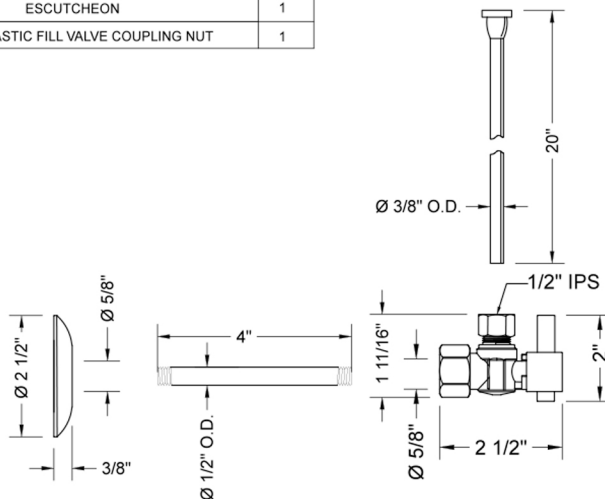

XXX 1/2" IPS X 3/8" O.D. COMPRESSION FIT VALVE KITS

Model #: 616-6-72-

FEATURES:

- Each Kit Contains:
- (1) Valve (Angle or Straight)
 - (1) Supply Tube (12" or 20")
 - (1) Escutcheon
 - (1) 4" Nipple
 - (1) Plastic Fill Valve Coupling Nut

SPECIFICATION DRAWING:

COMPONENTS	
DESCRIPTION	QTY:
ANGLE VALVE - SQUARE LEVER HANDLE	1
4" NIPPLE	1
20" X 3/8" O.D. SUPPLY TUBE	1
ESCUTCHEON	1
PLASTIC FILL VALVE COUPLING NUT	1

AVAILABLE HANDLES: