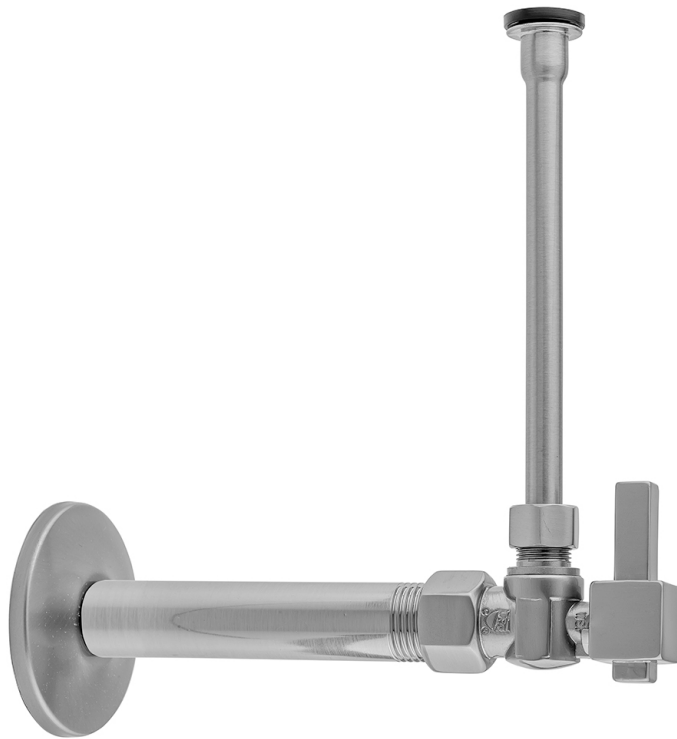

XXX 1/2" IPS X 3/8" O.D. COMPRESSION FIT VALVE KITS

Model #: 616-6-72-

FEATURES:

- Each Kit Contains:
- (1) Valve (Angle or Straight)
 - (1) Supply Tube (12" or 20")
 - (1) Escutcheon
 - (1) 4" Nipple
 - (1) Plastic Fill Valve Coupling Nut

AVAILABLE FINISHES:

- | | | |
|-------------------------|-------------------------|----------------------|
| White (WH) | Pewter (PEW) | Rose Gold (RG) |
| Satin Gold (SG) | Satin Brass (SB) | Bombay Gold (BG) |
| Matte Black (MBK) | Satin Nickel (SN) | Satin Chrome (SC) |
| Bronze Umber (BU) | Jewelers Gold (JG) | Black Nickel (BKN) |
| Polished Gold (PG) | Europa Bronze (EB) | Sedona Beige (SDB) |
| Antique Brass (AB) | Tristan Brass (TB) | Polished Brass (PB) |
| Caramel Bronze (CB) | Vintage Bronze (VB) | Polished Nickel (PN) |
| Antique Copper (ACU) | Polished Copper (PCU) | |
| Polished Chrome (PCH) | Oil-Rubbed Bronze (ORB) | |
| Unlacquered Brass (ULB) | | |

SPECIFICATION DRAWING:

COMPONENTS	
DESCRIPTION	QTY:
ANGLE VALVE - SQUARE LEVER HANDLE	1
4" NIPPLE	1
20" X 3/8" O.D. SUPPLY TUBE	1
ESCUTCHEON	1
PLASTIC FILL VALVE COUPLING NUT	1

AVAILABLE HANDLES: