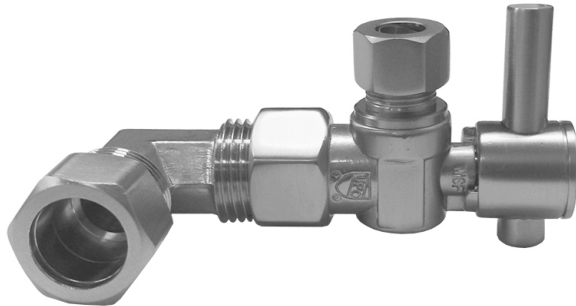

Quarter Turn Angle Pattern 1/2" IPS x 3/8" O.D. Supply Valve with Contempo Lever Handle For Skirted Toilet

Model #: 616-2-SKT-

FEATURES:

- Contempo lever handle angle pattern IPS x 3/8" O.D. quarter turn ball valve
- 1/2" IPS inlet x 3/8" O.D. outlet
- Angle design for use with skirted toilets or when toilet interferes with valve access
- All brass body and stem

AVAILABLE FINISHES:

Polished Chrome (PCH)	Satin Chrome (SC)	Bronze Umber (BU)
Satin Nickel (SN)	Pewter (PEW)	Caramel Bronze (CB)
Polished Nickel (PN)	Antique Brass (AB)	Antique Copper (ACU)
Oil-Rubbed Bronze (ORB)	Polished Brass (PB)	Polished Copper (PCU)
Vintage Bronze (VB)	Satin Brass (SB)	Rose Gold (RG)
Matte Black (MBK)	Satin Gold (SG)	Polished Gold (PG)
Black Nickel (BKN)	Bombay Gold (BG)	Jewelers Gold (JG)
Europa Bronze (EB)	White (WH)	Sedona Beige (SDB)
Tristan Brass (TB)	Unlacquered Brass (ULB)	