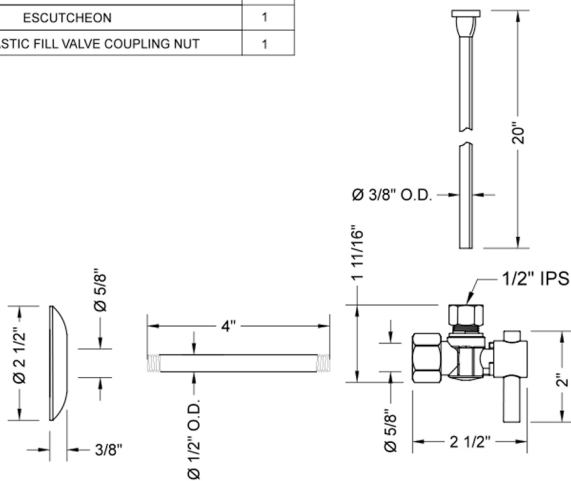

XXX 1/2" IPS X 3/8" O.D. COMPRESSION FIT VALVE KITS

Model #: 616-2-72-

FEATURES:

- Each Kit Contains:
- (1) Valve (Angle or Straight)
 - (1) Supply Tube (12" or 20")
 - (1) Escutcheon
 - (1) 4" Nipple
 - (1) Plastic Fill Valve Coupling Nut

SPECIFICATION DRAWING:

COMPONENTS	
DESCRIPTION	QTY:
ANGLE VALVE - CONTEMPO LEVER HANDLE	1
4" NIPPLE	1
20" X 3/8" O.D. SUPPLY TUBE	1
ESCUTCHEON	1
PLASTIC FILL VALVE COUPLING NUT	1

AVAILABLE HANDLES: