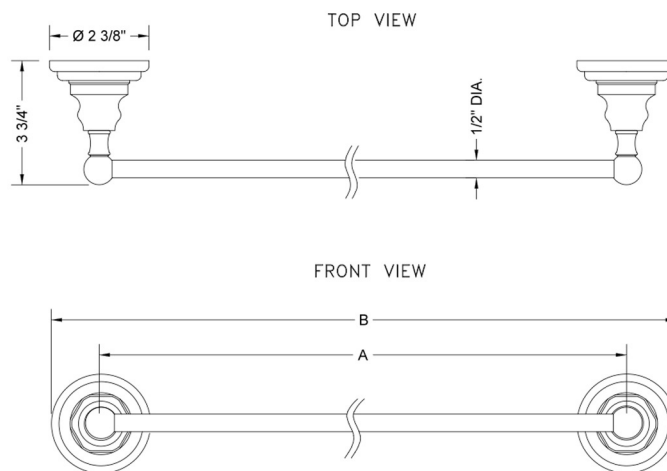

24" Roaring 20's / Westfield Towel Bar

Model #: 4830-TB-24-

FEATURES:

- All brass 24" towel bar
- Universal mounting hardware included
- 3 3/4" projection
- Custom lengths available. Contact JACLO for pricing & availability.
- Able to be cut in the field

SPECIFICATION DRAWING:

ROARING 20'S / WESTFIELD JACLO TOWEL BARS			
PART. #	DESCRIPTION	A	B
4830-TB-18-	18" ALL BRASS TOWEL BAR	18"	20 3/8"
4830-TB-24-	24" ALL BRASS TOWEL BAR	24"	26 3/8"