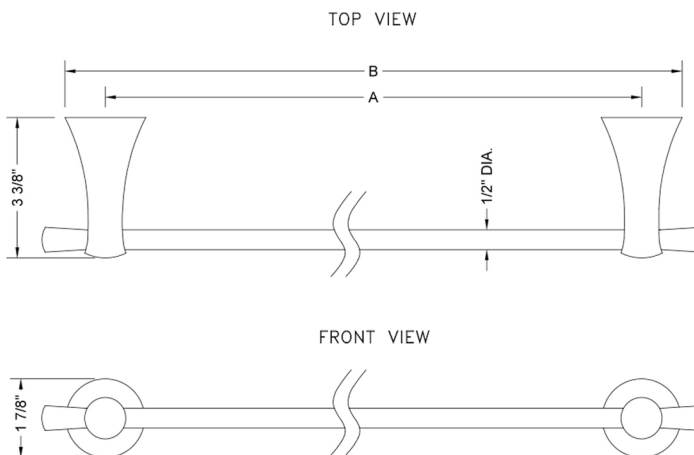

18" Cranford Towel Bar

Model #: 4460-TB-18-

FEATURES:

- All brass 18" towel bar
- Universal mounting hardware included
- 3 3/8" projection

AVAILABLE FINISHES:

Polished Chrome (PCH)	Satin Chrome (SC)	Bronze Umber (BU)
Satin Nickel (SN)	Pewter (PEW)	Caramel Bronze (CB)
Polished Nickel (PN)	Antique Brass (AB)	Antique Copper (ACU)
Oil-Rubbed Bronze (ORB)	Polished Brass (PB)	Polished Copper (PCU)
Vintage Bronze (VB)	Satin Brass (SB)	Rose Gold (RG)
Matte Black (MBK)	Satin Gold (SG)	Polished Gold (PG)
Black Nickel (BKN)	Bombay Gold (BG)	Jewelers Gold (JG)
Europa Bronze (EB)	White (WH)	Sedona Beige (SDB)
Tristan Brass (TB)		

SPECIFICATION DRAWING:

CRANFORD TOWEL BARS			
PART. #	DESCRIPTION	A	B
4460-TB-18-	18" ALL BRASS TOWEL BAR	18"	19 7/8"
4460-TB-24-	24" ALL BRASS TOWEL BAR	24"	25 7/8"