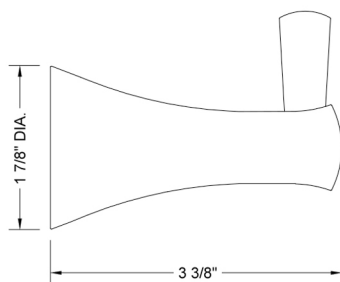

## Cranford Robe Hook

**Model #: 4460-RH-**

### FEATURES:

- All brass single robe hook
- Universal mounting hardware included
- 3 3/8" projection

### SPECIFICATION DRAWING:

SIDE VIEW

FRONT VIEW