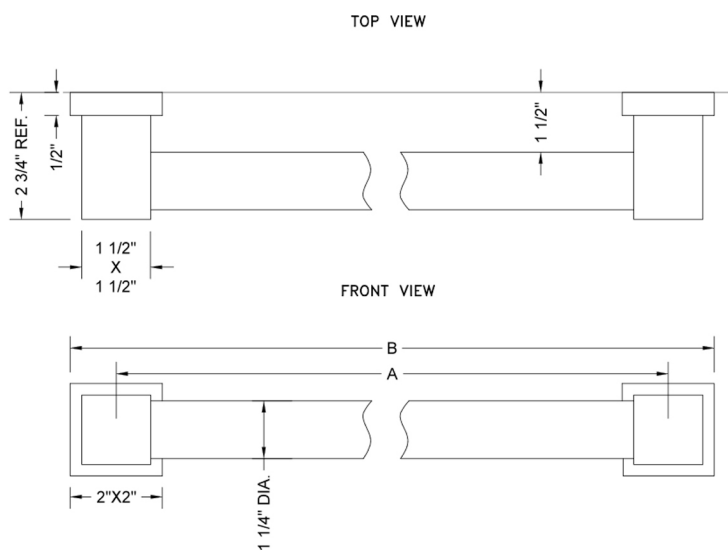

48" CUBIX® Grab Bar

Model #: 4348-

FEATURES:

- ADA compliant when properly installed
- All brass construction, fully polished & plated
- Style to complement CUBIX® collection
- All grab bars can be custom sized. Contact JACLO for pricing & availability
- Optional handshower sliders and toilet paper/wash cloth holders can be added only upon initial order

SPECIFICATION DRAWING:

BRASS LUXURY GRAB BARS			
PART. #	DESCRIPTION	A	B
4312-XXX	12" GRAB BAR	12"	14"
4316-XXX	16" GRAB BAR	16"	18"
4318-XXX	18" GRAB BAR	18"	20"
4324-XXX	24" GRAB BAR	24"	26"
4332-XXX	32" GRAB BAR	32"	34"
4336-XXX	36" GRAB BAR	36"	38"
4342-XXX	42" GRAB BAR	42"	44"
4348-XXX	48" GRAB BAR	48"	50"