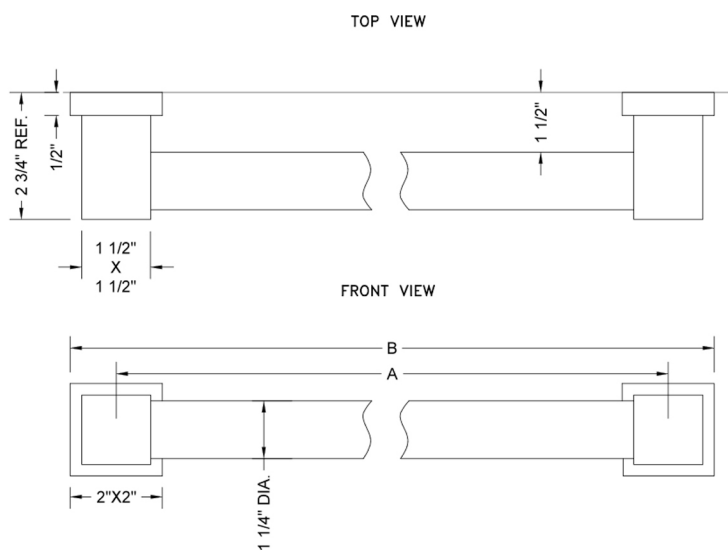

42" CUBIX® Grab Bar

Model #: 4342-

FEATURES:

- ADA compliant when properly installed
- All brass construction, fully polished & plated
- Style to complement CUBIX® collection
- All grab bars can be custom sized. Contact JACLO for pricing & availability
- Optional handshower sliders and toilet paper/wash cloth holders can be added only upon initial order

SPECIFICATION DRAWING:

BRASS LUXURY GRAB BARS			
PART. #	DESCRIPTION	A	B
4312-XXX	12" GRAB BAR	12"	14"
4316-XXX	16" GRAB BAR	16"	18"
4318-XXX	18" GRAB BAR	18"	20"
4324-XXX	24" GRAB BAR	24"	26"
4332-XXX	32" GRAB BAR	32"	34"
4336-XXX	36" GRAB BAR	36"	38"
4342-XXX	42" GRAB BAR	42"	44"
4348-XXX	48" GRAB BAR	48"	50"