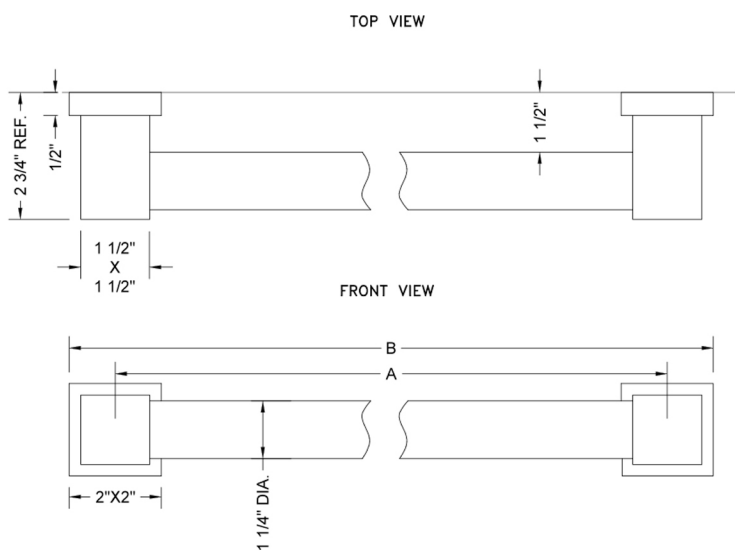

32" CUBIX® Grab Bar

Model #: 4332-

FEATURES:

- ADA compliant when properly installed
- All brass construction, fully polished & plated
- Style to complement CUBIX® collection
- All grab bars can be custom sized. Contact JACLO for pricing & availability
- Optional handshower sliders and toilet paper/wash cloth holders can be added only upon initial order

SPECIFICATION DRAWING:

| BRASS LUXURY GRAB BARS | | | |
|------------------------|--------------|-----|-----|
| PART. # | DESCRIPTION | A | B |
| 4312-XXX | 12" GRAB BAR | 12" | 14" |
| 4316-XXX | 16" GRAB BAR | 16" | 18" |
| 4318-XXX | 18" GRAB BAR | 18" | 20" |
| 4324-XXX | 24" GRAB BAR | 24" | 26" |
| 4332-XXX | 32" GRAB BAR | 32" | 34" |
| 4336-XXX | 36" GRAB BAR | 36" | 38" |
| 4342-XXX | 42" GRAB BAR | 42" | 44" |
| 4348-XXX | 48" GRAB BAR | 48" | 50" |