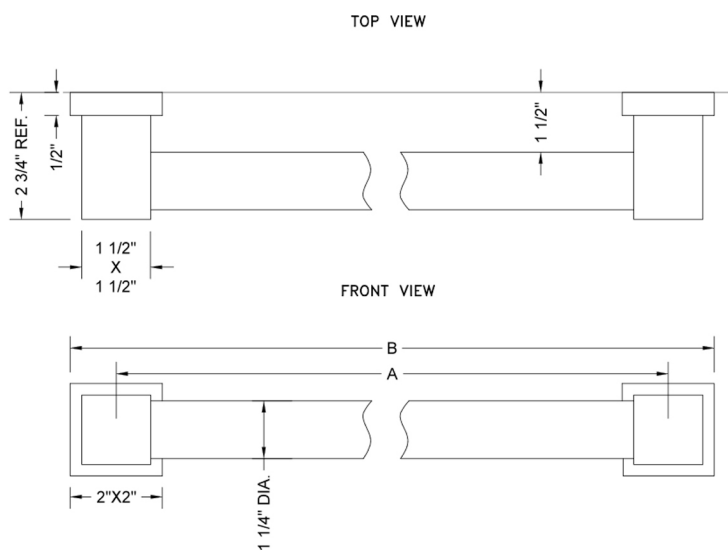

24" CUBIX® Grab Bar

Model #: 4324-

FEATURES:

- ADA compliant when properly installed
- All brass construction, fully polished & plated
- Style to complement CUBIX® collection
- All grab bars can be custom sized. Contact JACLO for pricing & availability
- Optional handshower sliders and toilet paper/wash cloth holders can be added only upon initial order

SPECIFICATION DRAWING:

BRASS LUXURY GRAB BARS			
PART. #	DESCRIPTION	A	B
4312-XXX	12" GRAB BAR	12"	14"
4316-XXX	16" GRAB BAR	16"	18"
4318-XXX	18" GRAB BAR	18"	20"
4324-XXX	24" GRAB BAR	24"	26"
4332-XXX	32" GRAB BAR	32"	34"
4336-XXX	36" GRAB BAR	36"	38"
4342-XXX	42" GRAB BAR	42"	44"
4348-XXX	48" GRAB BAR	48"	50"