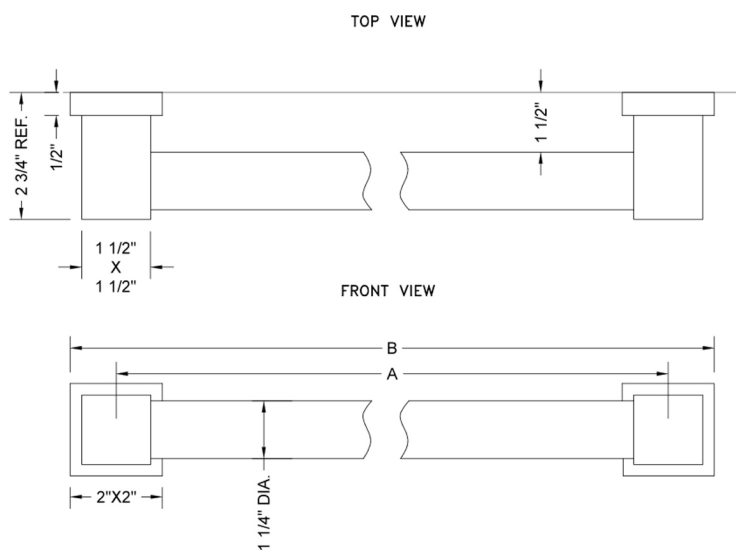

16" CUBIX® Grab Bar

Model #: 4316-

FEATURES:

- ADA compliant when properly installed
- All brass construction, fully polished & plated
- Style to complement CUBIX® collection
- All grab bars can be custom sized. Contact JACLO for pricing & availability
- Optional handshower sliders and toilet paper/wash cloth holders can be added only upon initial order

SPECIFICATION DRAWING:

BRASS LUXURY GRAB BARS			
PART. #	DESCRIPTION	A	B
4312-XXX	12" GRAB BAR	12"	14"
4316-XXX	16" GRAB BAR	16"	18"
4318-XXX	18" GRAB BAR	18"	20"
4324-XXX	24" GRAB BAR	24"	26"
4332-XXX	32" GRAB BAR	32"	34"
4336-XXX	36" GRAB BAR	36"	38"
4342-XXX	42" GRAB BAR	42"	44"
4348-XXX	48" GRAB BAR	48"	50"