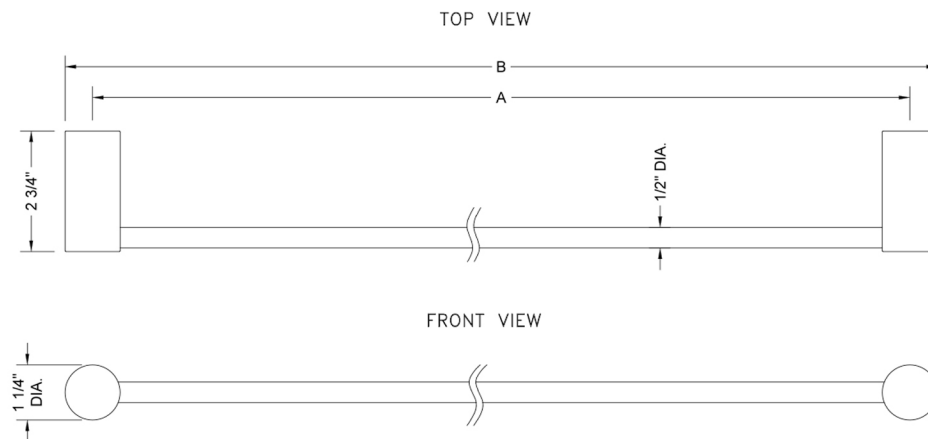

Contempo II 24" Towel Bar

Model #: 3501-TB-24-

FEATURES:

- All brass 24" towel bar
- Universal mounting hardware included
- 2 3/4" projection
- Custom lengths available. Contact JACLO for pricing and availability.
- Able to be cut in the field

SPECIFICATION DRAWING:

CONTEMPO II TOWEL BARS			
PART. #	DESCRIPTION	A	B
3501-TB-18-	18" ALL BRASS TOWEL BAR	18"	19 1/4"
3501-TB-24-	24" ALL BRASS TOWEL BAR	24"	25 1/4"