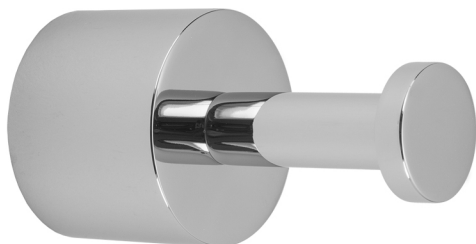

Contempo II Robe Hook

Model #: 3501-RH-

FEATURES:

- All brass single robe hook
- Universal mounting hardware included
- 2 3/8" projection

AVAILABLE FINISHES:

Polished Chrome (PCH)	Satin Chrome (SC)	Bronze Umber (BU)
Satin Nickel (SN)	Pewter (PEW)	Caramel Bronze (CB)
Polished Nickel (PN)	Antique Brass (AB)	Antique Copper (ACU)
Oil-Rubbed Bronze (ORB)	Polished Brass (PB)	Polished Copper (PCU)
Vintage Bronze (VB)	Satin Brass (SB)	Matte Black (MBK)
Satin Gold (SG)	Polished Gold (PG)	Black Nickel (BKN)
Bombay Gold (BG)	Jewelers Gold (JG)	Europa Bronze (EB)
White (WH)	Sedona Beige (SDB)	Tristan Brass (TB)
Unlacquered Brass (ULB)	Satin Cooper (SCU)	