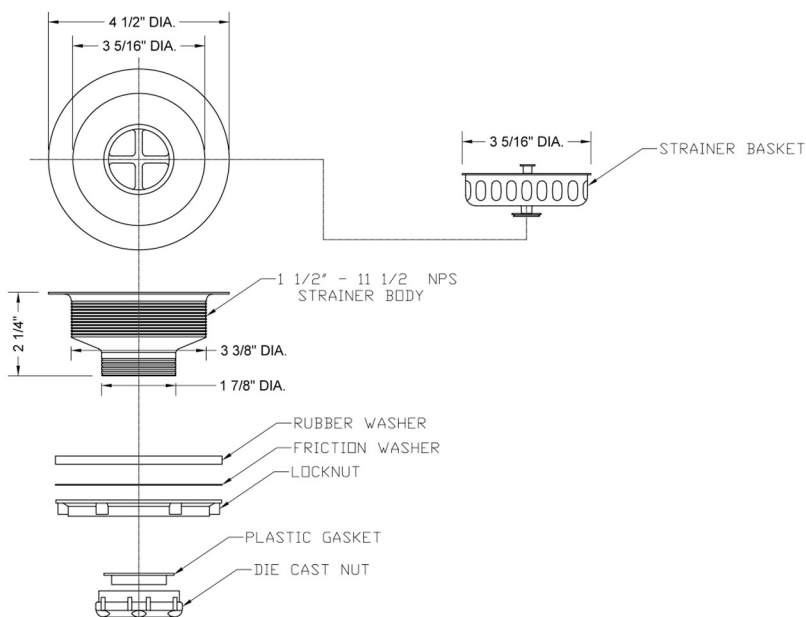

### FEATURES:

- 4 1/2" diameter complete strainer
- Fits most kitchen sink brands
- Brass basket insert strainer included
- Heavy duty forged brass construction of body

### SPECIFICATION DRAWING: