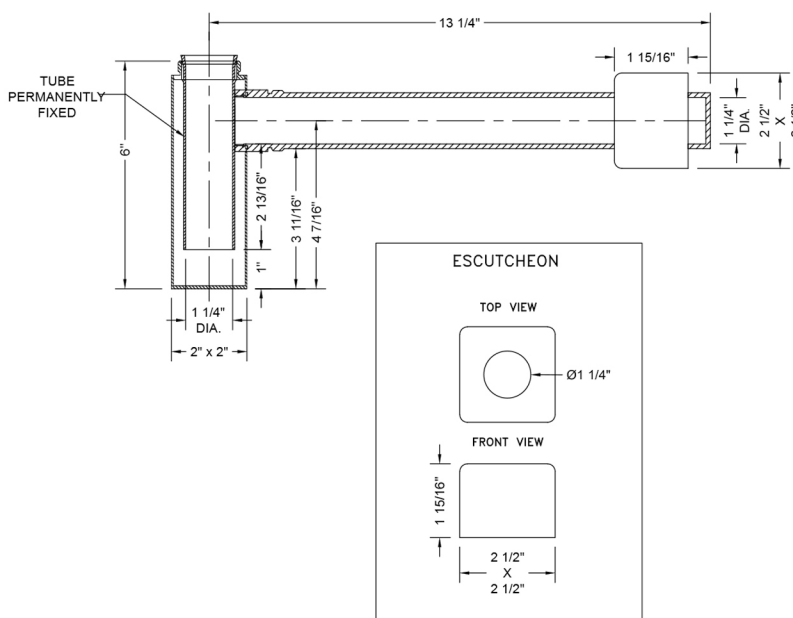

SPECIFICATION DRAWING:

COMPLIANCES:

Complies with: ASME A112.18.2-2015/CSA B125.2-15