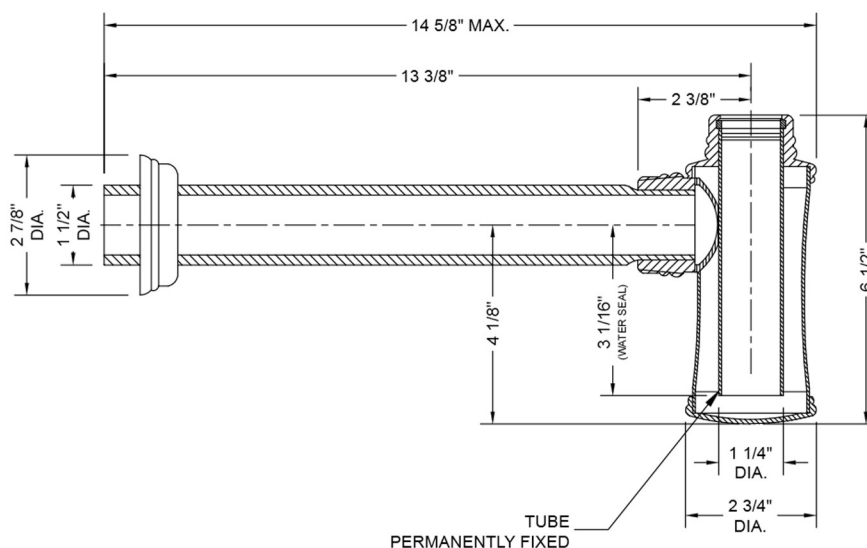

SPECIFICATION DRAWING:

COMPLIANCES:

Complies with: ASME A112.18.2-2015/CSA B125.2-15