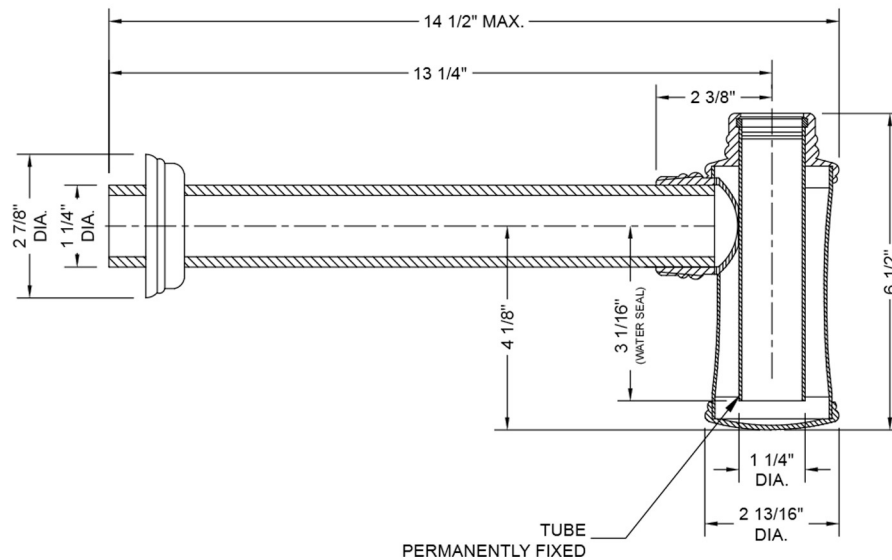

SPECIFICATION DRAWING:

COMPLIANCES:

Complies with: ASME A112.18.2-2015/CSA B125.2-15