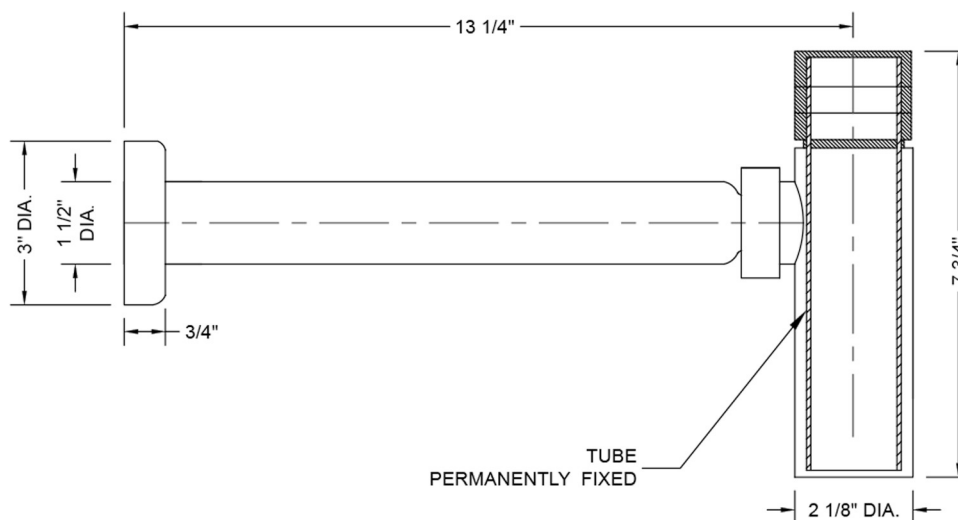

SPECIFICATION DRAWING:

COMPLIANCES:

Complies with: ASME A112.18.2-2015/CSA B125.2-15