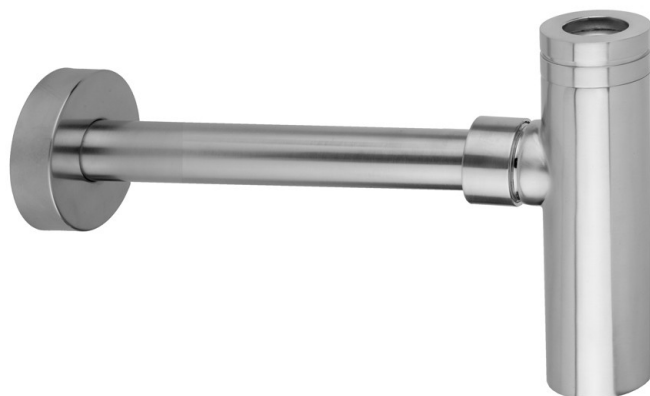

Decorative Round Trap - 1 1/2" Wall Outlet

Model #: 256-

FEATURES:

- Decorative round lavatory trap
- 1 1/2" wall outlet x 1 1/4" inlet
- All brass fully polished & plated
- Complements majority of collections
- Extension wall tubes available

AVAILABLE FINISHES:

Polished Chrome (PCH)	Satin Chrome (SC)	Bronze Umber (BU)
Satin Nickel (SN)	Pewter (PEW)	Caramel Bronze (CB)
Polished Nickel (PN)	Antique Brass (AB)	Antique Copper (ACU)
Oil-Rubbed Bronze (ORB)	Polished Brass (PB)	Polished Copper (PCU)
Vintage Bronze (VB)	Satin Brass (SB)	Matte Black (MBK)
Satin Gold (SG)	Polished Gold (PG)	Black Nickel (BKN)
White (WH)	Unlacquered Brass (ULB)	Satin Cooper (SCU)
Almond (ALD)	Amber (AMB)	Azure Blue (AZB)
Coral (COR)	Mint Green (GRN)	Stone Grey (GRY)
Lilac (LAC)	Light Blue (LBL)	Limon (LIM)
Plum (PLM)	Pink (PNK)	Red (RED)
Graphite (GPH)	Aged Unlacquered Brass (AUB)	