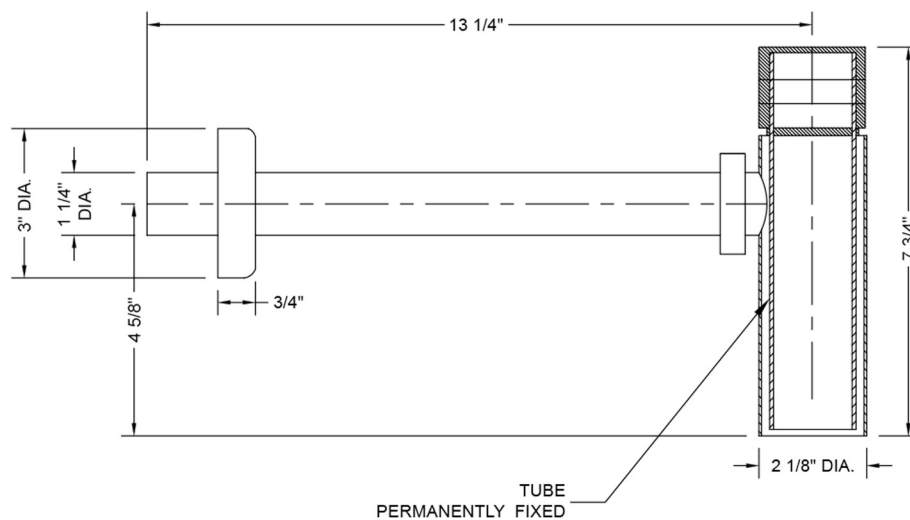

SPECIFICATION DRAWING:

COMPLIANCES:

Complies with: ASME A112.18.2-2015/CSA B125.2-15