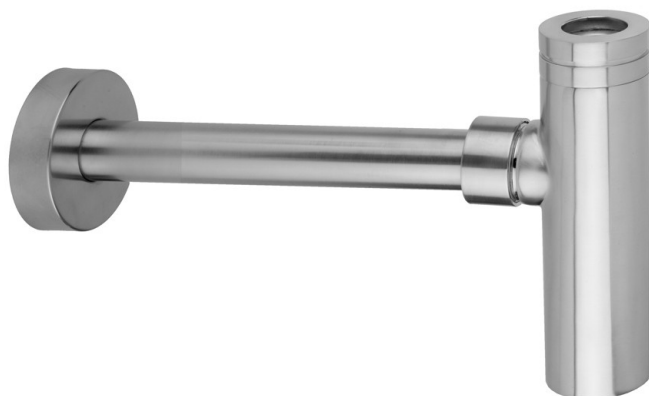

Decorative Round Trap - 1 ¼" Wall Outlet

Model #: 255-

FEATURES:

- Decorative round lavatory trap
- 1 ¼" wall outlet x 1 ¼" inlet
- All brass fully polished & plated
- Complements majority of collections
- Extension wall tubes available

AVAILABLE FINISHES:

Polished Chrome (PCH)	Satin Chrome (SC)	Bronze Umber (BU)
Satin Nickel (SN)	Pewter (PEW)	Caramel Bronze (CB)
Polished Nickel (PN)	Antique Brass (AB)	Antique Copper (ACU)
Oil-Rubbed Bronze (ORB)	Polished Brass (PB)	Polished Copper (PCU)
Vintage Bronze (VB)	Satin Brass (SB)	Matte Black (MBK)
Satin Gold (SG)	Polished Gold (PG)	Black Nickel (BKN)
White (WH)	Unlacquered Brass (ULB)	Satin Cooper (SCU)
Almond (ALD)	Amber (AMB)	Azure Blue (AZB)
Coral (COR)	Mint Green (GRN)	Stone Grey (GRY)
Lilac (LAC)	Light Blue (LBL)	Limon (LIM)
Plum (PLM)	Pink (PNK)	Red (RED)
Graphite (GPH)	Aged Unlacquered Brass (AUB)	