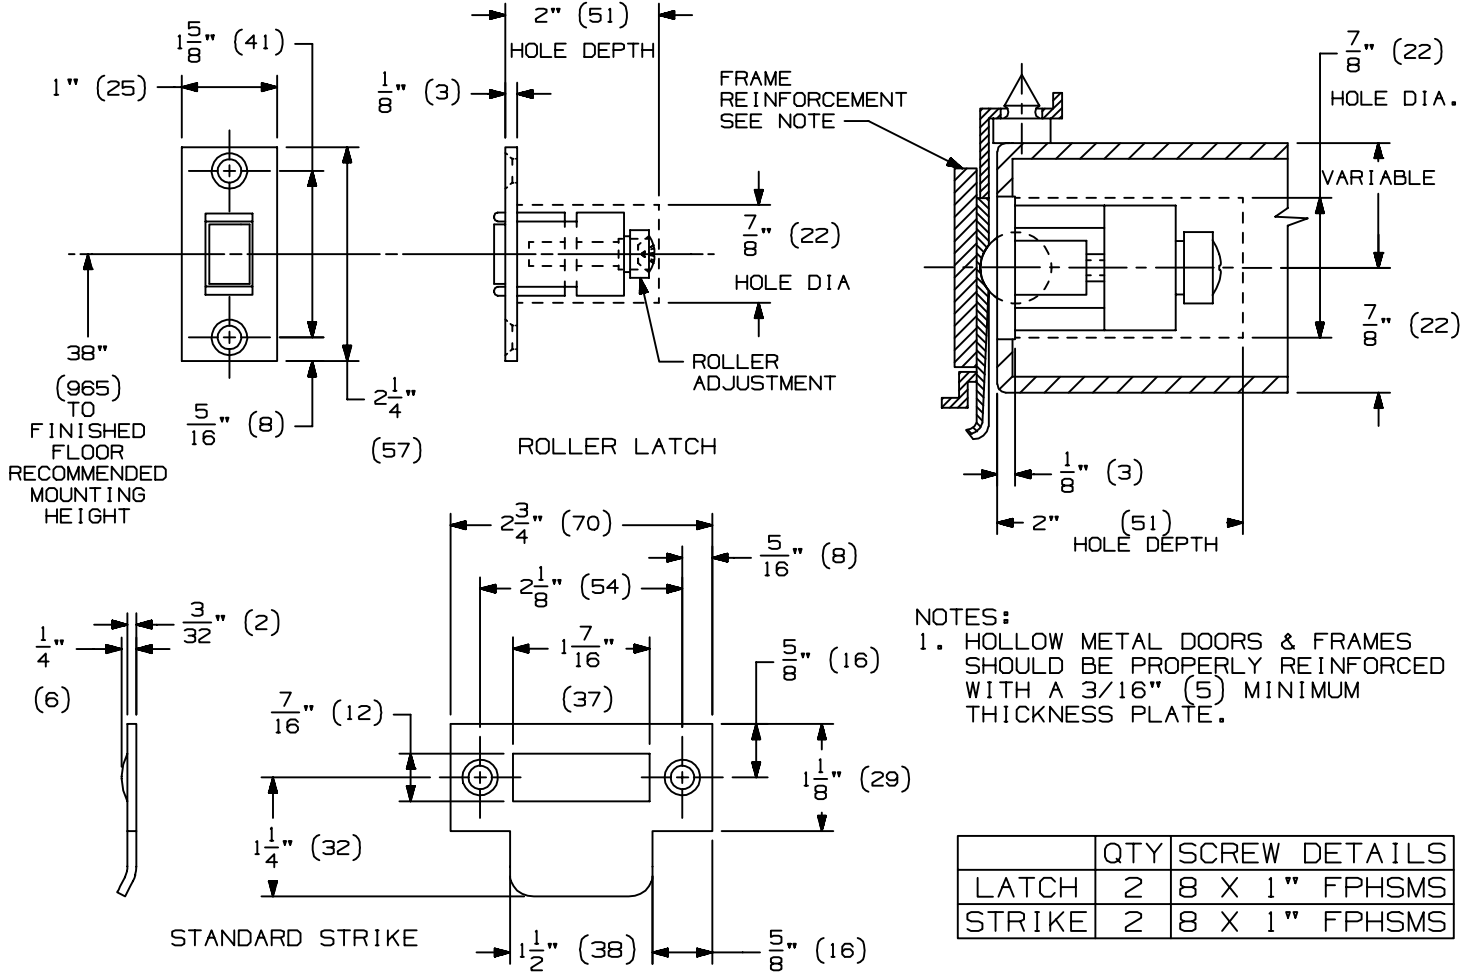

RL36 ROLLER LATCH

RL38 ROLLER LATCH

RL36 & 38 ROLLER LATCH INSTALLATION TEMPLATE

NOTE: DIMENSIONS IN () ARE MILLIMETERS.

TEMPLATE NUMBER: INST.RL36-38_0

DATE: 09-01-01