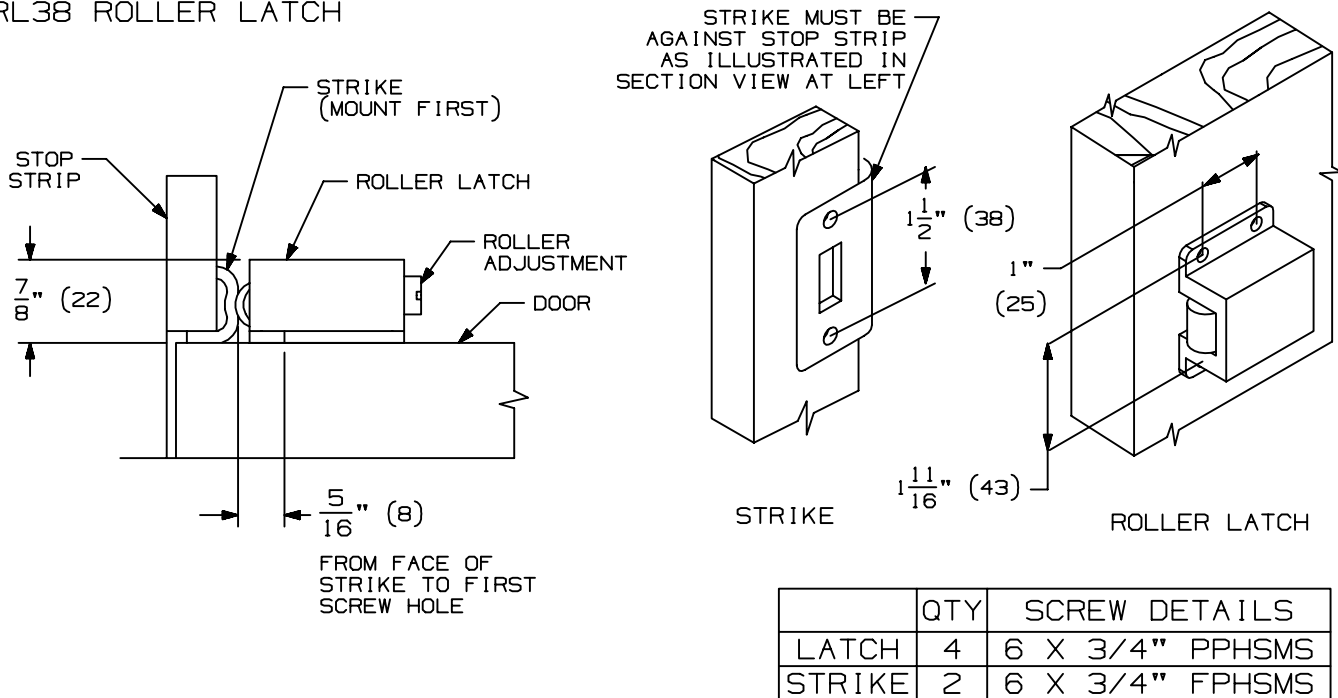

RL36 ROLLER LATCH

RL38 ROLLER LATCH

RL36 & 38 ROLLER LATCH INSTALLATION TEMPLATE

NOTE: DIMENSIONS IN () ARE MILLIMETERS.

TEMPLATE NUMBER: INST.RL36-38_0

DATE: 09-01-01