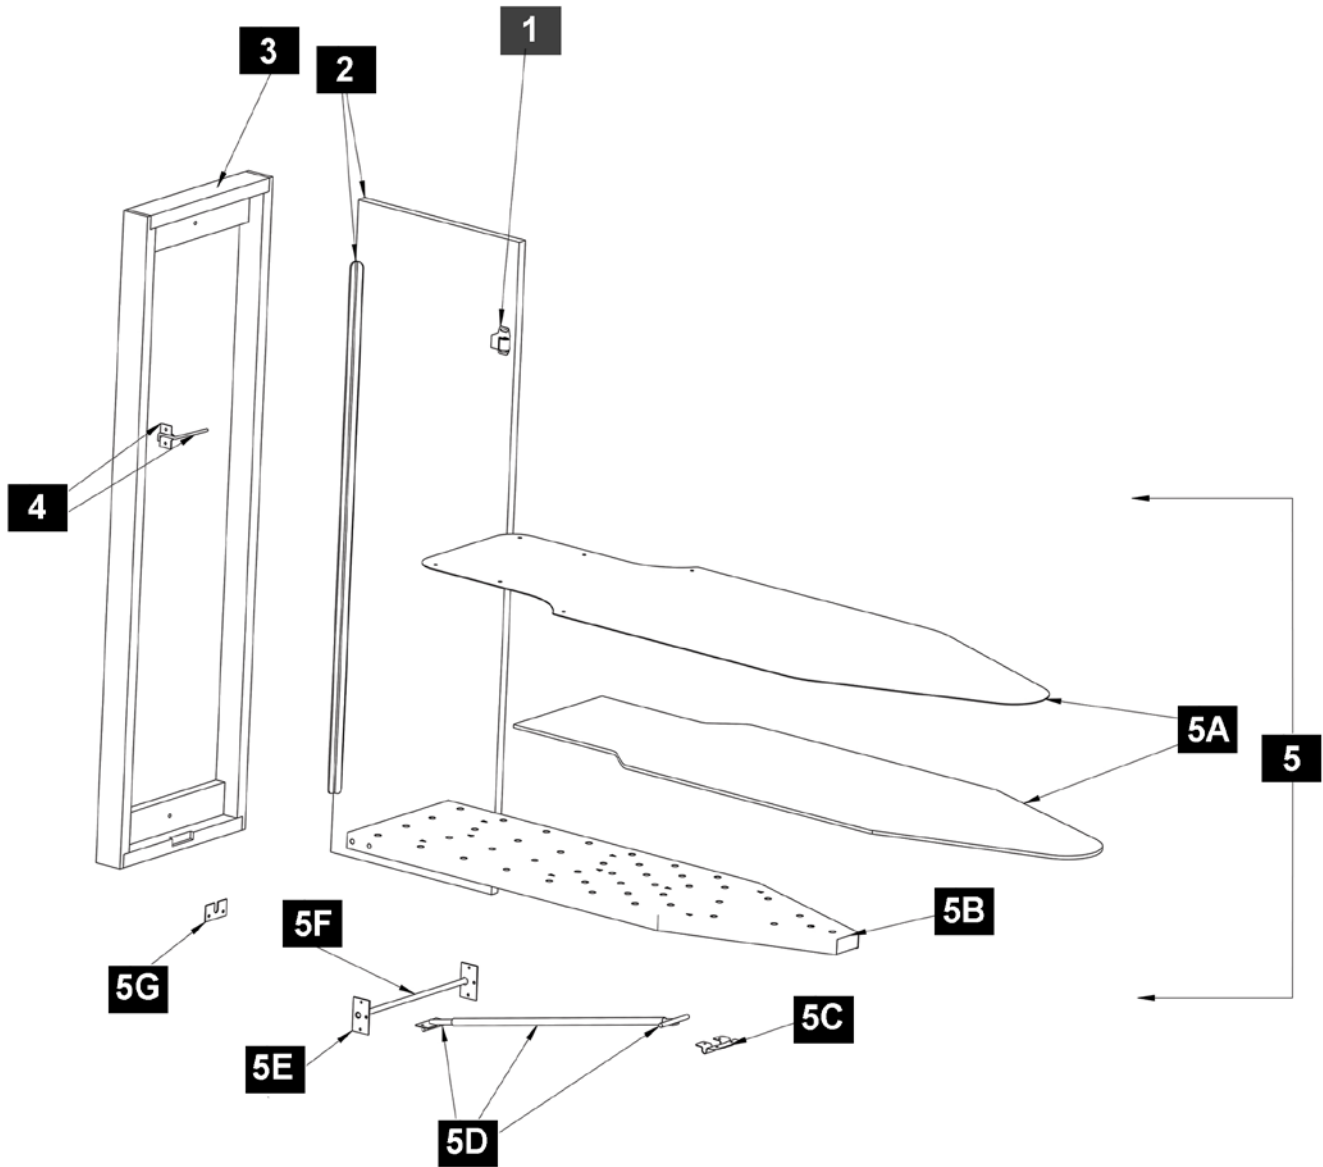

Built-In Ironing Centers
"A Space Saving Built-In Convenience"

Model IAW-42
 Replacement Parts List

Item #	Part Number	Description	Quantity	Price
1	001504	Roller Catch Assembly	1	\$ 6.00
2	000772	51" x 14 1/2" x 3/4" Wood Door Hinged	1	\$ 79.00
2A	001503	39" Hinge Assembly	1	\$ 15.95
2B	000771	51" x 14 1/2" x 3/4" Wood Door	1	\$ 57.75
3	000762	IAW-42 Painted Cabinet	1	\$ 90.00
4	001539	LH Board Retainer Assembly	1	\$ 6.00
5	001518	42" Board Assembly	1	\$ 125.00

Item #	Part Number	Description	Quantity	Price
5A	001500	Cover & Pad Set	1	\$ 29.00
5B	000843	42" Ironing Board	1	\$ 65.00
	001550	42" Ironing Board, Cover & Pad Set (5A & B)	1	\$ 94.00
5C	001508	Leg Bracket Assembly	1	\$ 4.00
5D	001515	Single Leg Assembly	1	\$ 25.00
	000854	Single Male Leg	1	\$ 12.50
	000855	Single Female Leg	1	\$ 12.50
	000807	IAW Insert	1	\$ 6.00
5E	001513	V5 Pivot Plate Assembly	1	\$ 9.00
5F	000817	12 3/4" x 5/16" Axle Rod for E/NE	1	\$ 7.50
5G	001512	V4 Assembly	1	\$ 8.00