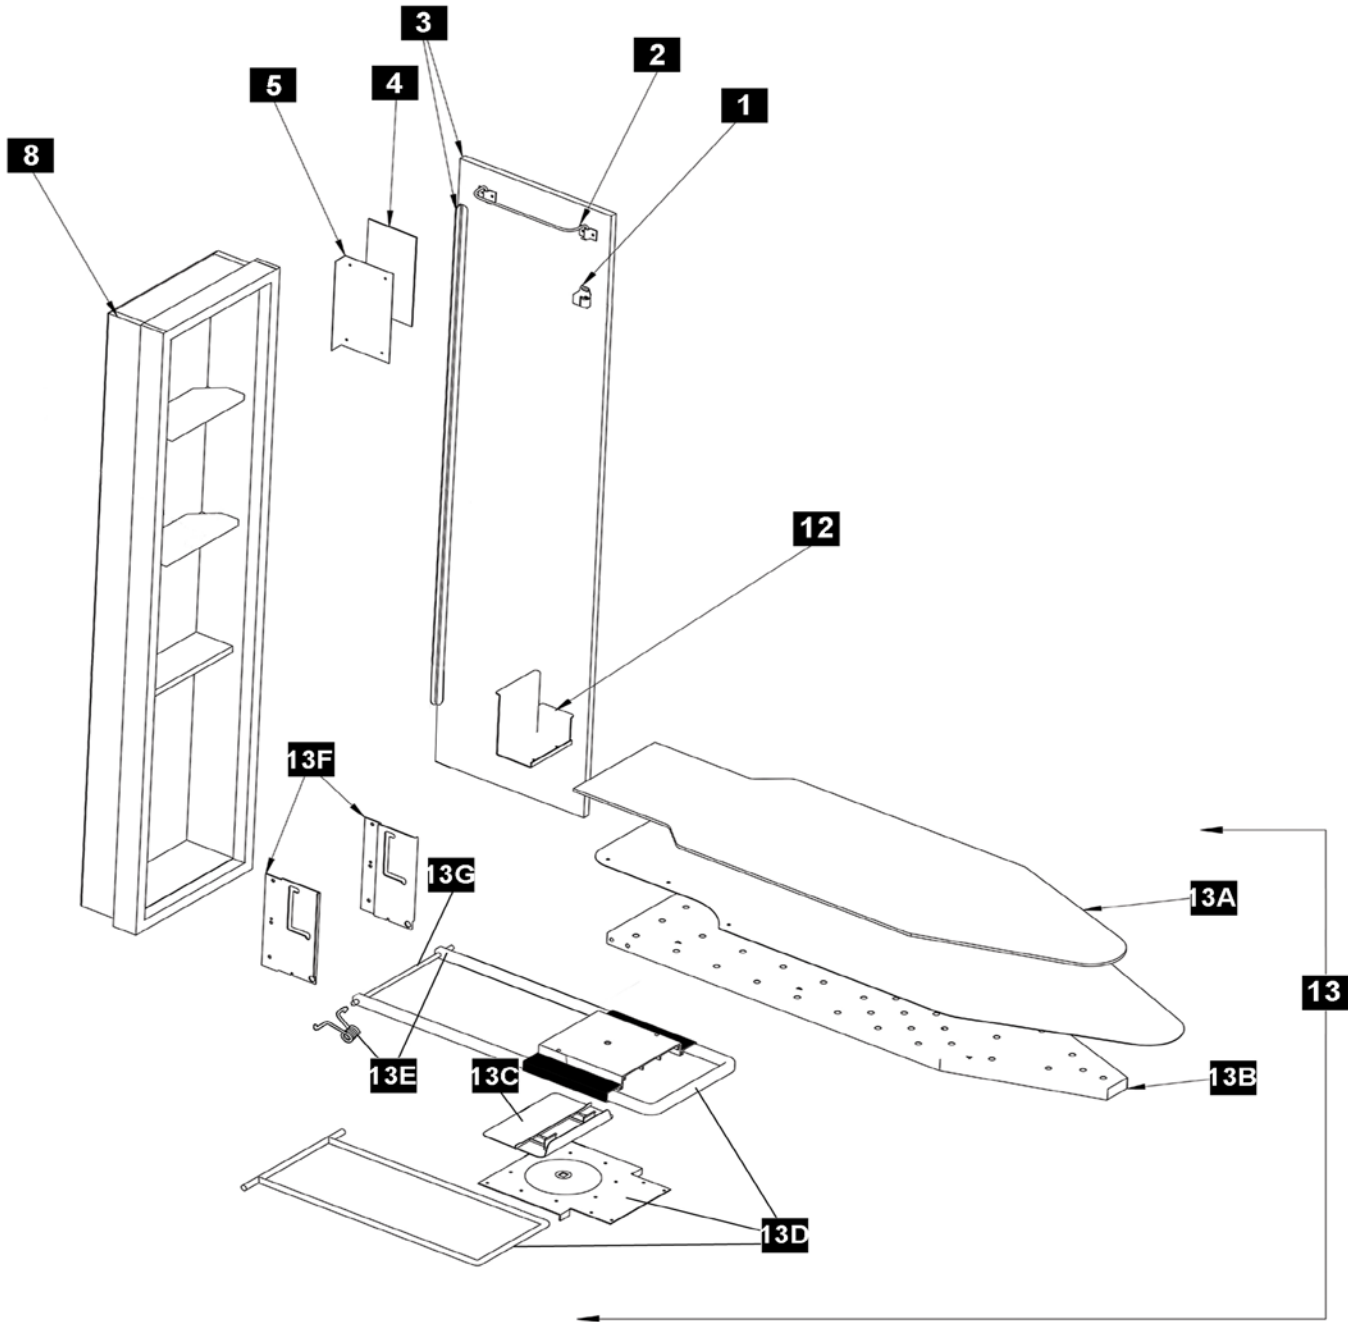

Built-In Ironing Centers
"A Space Saving Built-In Convenience"

Model ANE-46 Replacement Parts List

Item #	Part Number	Description	Quantity	Price
1	001504	Roller Catch Assembly	1	\$ 6.00
2	001541	Garment Bar Assembly	1	\$ 12.50
3	000671	AE-46 Wood Door Hinged	1	\$ 79.00
3A	001502	49" Hinge Assembly	1	\$ 15.95

Item #	Part Number	Description	Quantity	Price
3B	000670	15" x 60 5/8" x 3/4" Birch Door	1	\$ 57.75
4	001092	Fireproof Paper	1	\$ 1.00
5	000828	Heat Shield	1	\$ 3.50
8	000729	AE-46 Painted Cabinet	1	\$ 155.00
12	001542	Hot Iron Rest Assembly	1	\$ 37.61
13	001543	46" Swivel Board Assembly	1	\$ 299.98
13A	001500	Cover & Pad Set	1	\$ 29.00
13B	000841	46" Ironing Board	1	\$ 65.00
	001552	46" Ironing Board, Cover & Pad attached	1	\$ 94.00
13C	001613	Plastic Swivel Cover	1	\$ 10.00
13D	000802	Swivel Mechanism	1	\$ 150.00
13E	001549	Swivel Board Spring Assembly – L&R	1	\$ 25.00
13F	000881	Swivel Bracket Pair	1	\$ 30.00
13G	000897	12 3/4" x 3/8" Axle Rod	1	\$ 7.50
	001400	Convert 46" Swivel Board to 42" Fixed Board	1	\$ 105.84
	001401	Convert 46" Swivel Board to 42" Swivel Board	1	\$ 69.00
	001402	Convert 46" Swivel Board to 46" Fixed Board	1	\$ 94.00