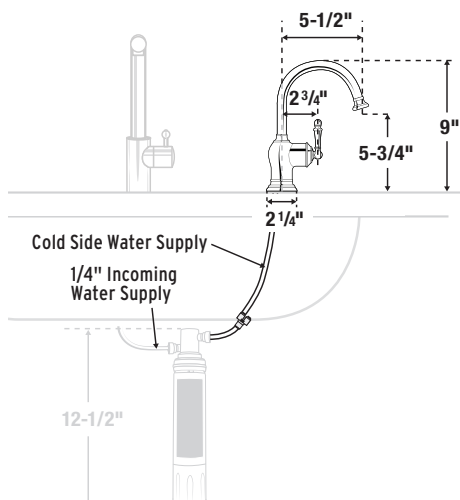

Iris™

Cool Filtered Water Dispenser Faucet

F-C2300

Features

- Dispenses cool, filtered water
- Single hole installation
- Spout swivels 360-degrees for convenience
- Flexible connectors for easy installation
- Constructed of high quality, low lead brass
- 40° turn ceramic disc valve
- 0.75 gallons per minute maximum flow rate at 60 psi
- For use with InSinkErator® filtration system (sold separately)
- Unit not for commercial/industrial use

Dimensions

Supply Connection	3/8" Compression
Required Sink Hole Diameter	1-1/4" - 1-1/2" Standard Sink Hole
Required supply pressure	25-125 psi (172-862 kPA or 1.7-8.6 bar)
Backsplash Clearance	Minimum 2" required from sink hole center to backsplash
Counter Thickness	Maximum of 3"