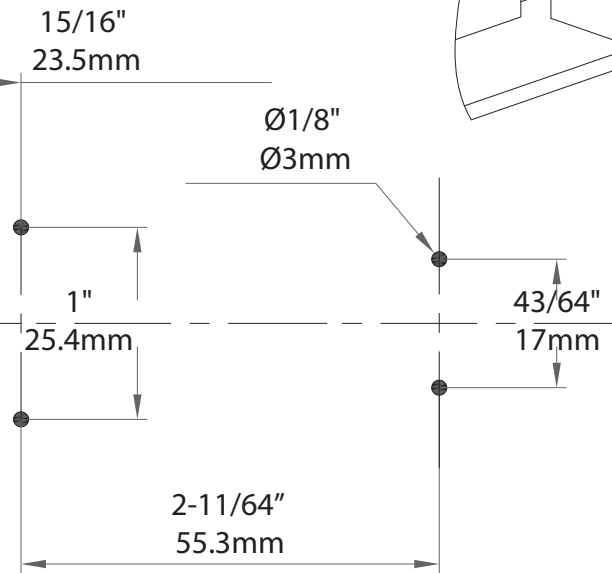

Template for BD1000 Series Barn Door Locks

For installing lock on left jamb of doorway (see other side for right jamb installation)

Scan QR code,
watch installation video

** For ADA compliance, install no more than 41" from floor.

PM-TM2800-V181212

PATENTED

Template for BD1000 Series Barn Door Locks

For installing lock on right jamb of doorway (see other side for left jamb installation)

Scan QR code,
watch installation video

Door Side Line

Jamb Side Line

Do not drill all the way
through door for strike.
See installation instructions

** For ADA compliance, install no more than 41" from floor.

PM-TM2800-V181212

PATENTED