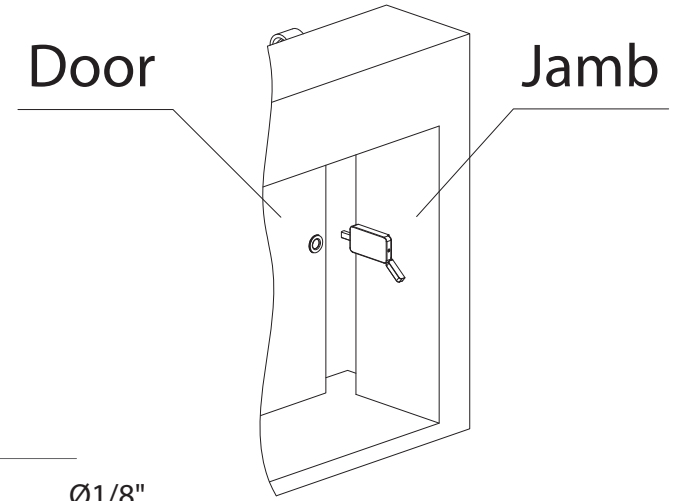

Template for BD1000 Series Barn Door Locks

For installing lock on left jamb of doorway (see other side for right jamb installation)

Scan QR code,
watch installation video

** For ADA compliance, install no more than 41" from floor.

PM-TM2800-V181212

PATENTED

Template for BD1000 Series Barn Door Locks

For installing lock on right jamb of doorway (see other side for left jamb installation)

Scan QR code,
watch installation video

Door Side Line

Jamb Side Line

Do not drill all the way
through door for strike.
See installation instructions

** For ADA compliance, install no more than 41" from floor.

PM-TM2800-V181212

PATENTED