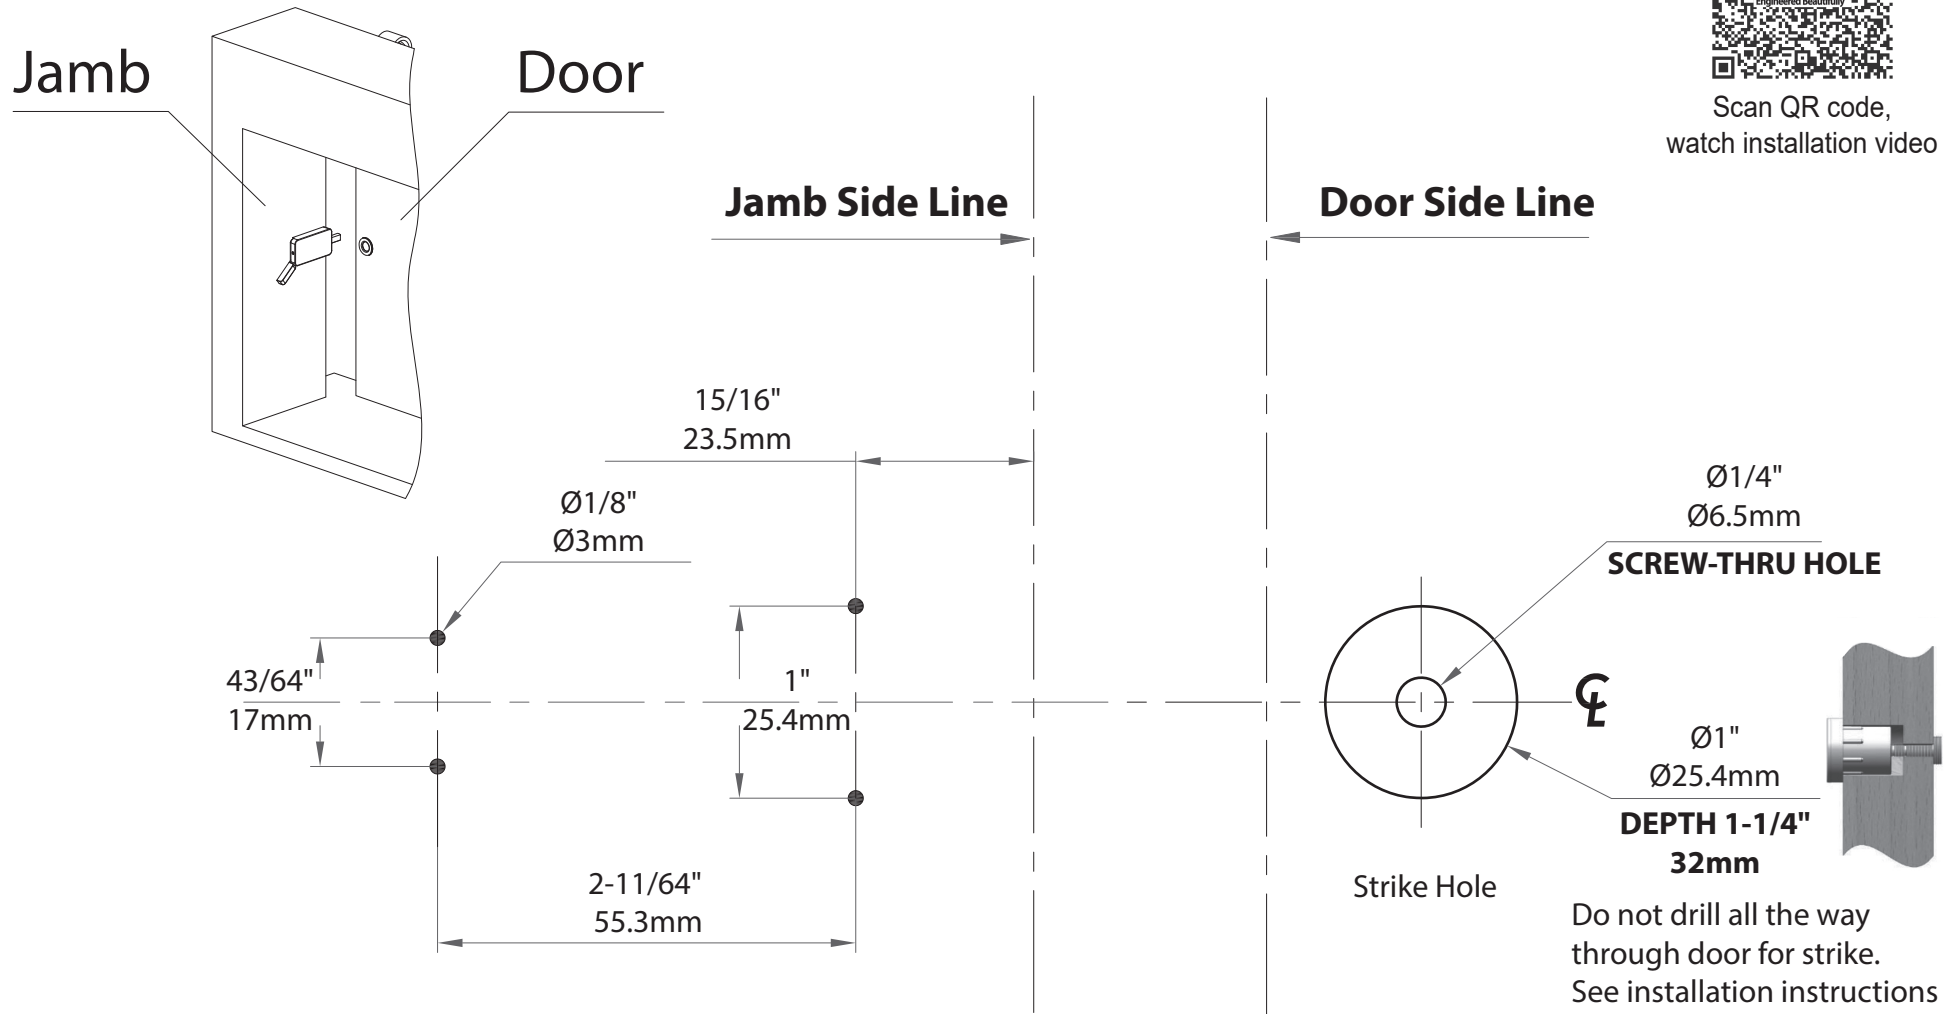

Template for BD1000 Series Barn Door Locks

For installing lock on left jamb of doorway (see other side for right jamb installation)

Scan QR code,
watch installation video

** For ADA compliance, install no more than 41" from floor.

PM-TM2800-V181212

PATENTED

Template for BD1000 Series Barn Door Locks

For installing lock on right jamb of doorway (see other side for left jamb installation)

Scan QR code,
watch installation video

Door Side Line

Jamb Side Line

Do not drill all the way
through door for strike.
See installation instructions

** For ADA compliance, install no more than 41" from floor.

PM-TM2800-V181212

PATENTED