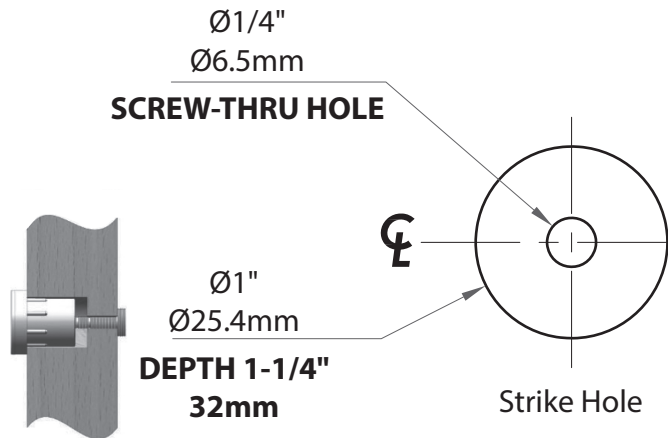

Template for BD1000 Series Barn Door Locks

For installing lock on left jamb of doorway (see other side for right jamb installation)

Scan QR code,
watch installation video

** For ADA compliance, install no more than 41" from floor.

PM-TM2800-V181212

PATENTED

Template for BD1000 Series Barn Door Locks

For installing lock on right jamb of doorway (see other side for left jamb installation)

Scan QR code,
watch installation video

Door Side Line

Jamb Side Line

Do not drill all the way
through door for strike.
See installation instructions

** For ADA compliance, install no more than 41" from floor.

PM-TM2800-V181212

PATENTED