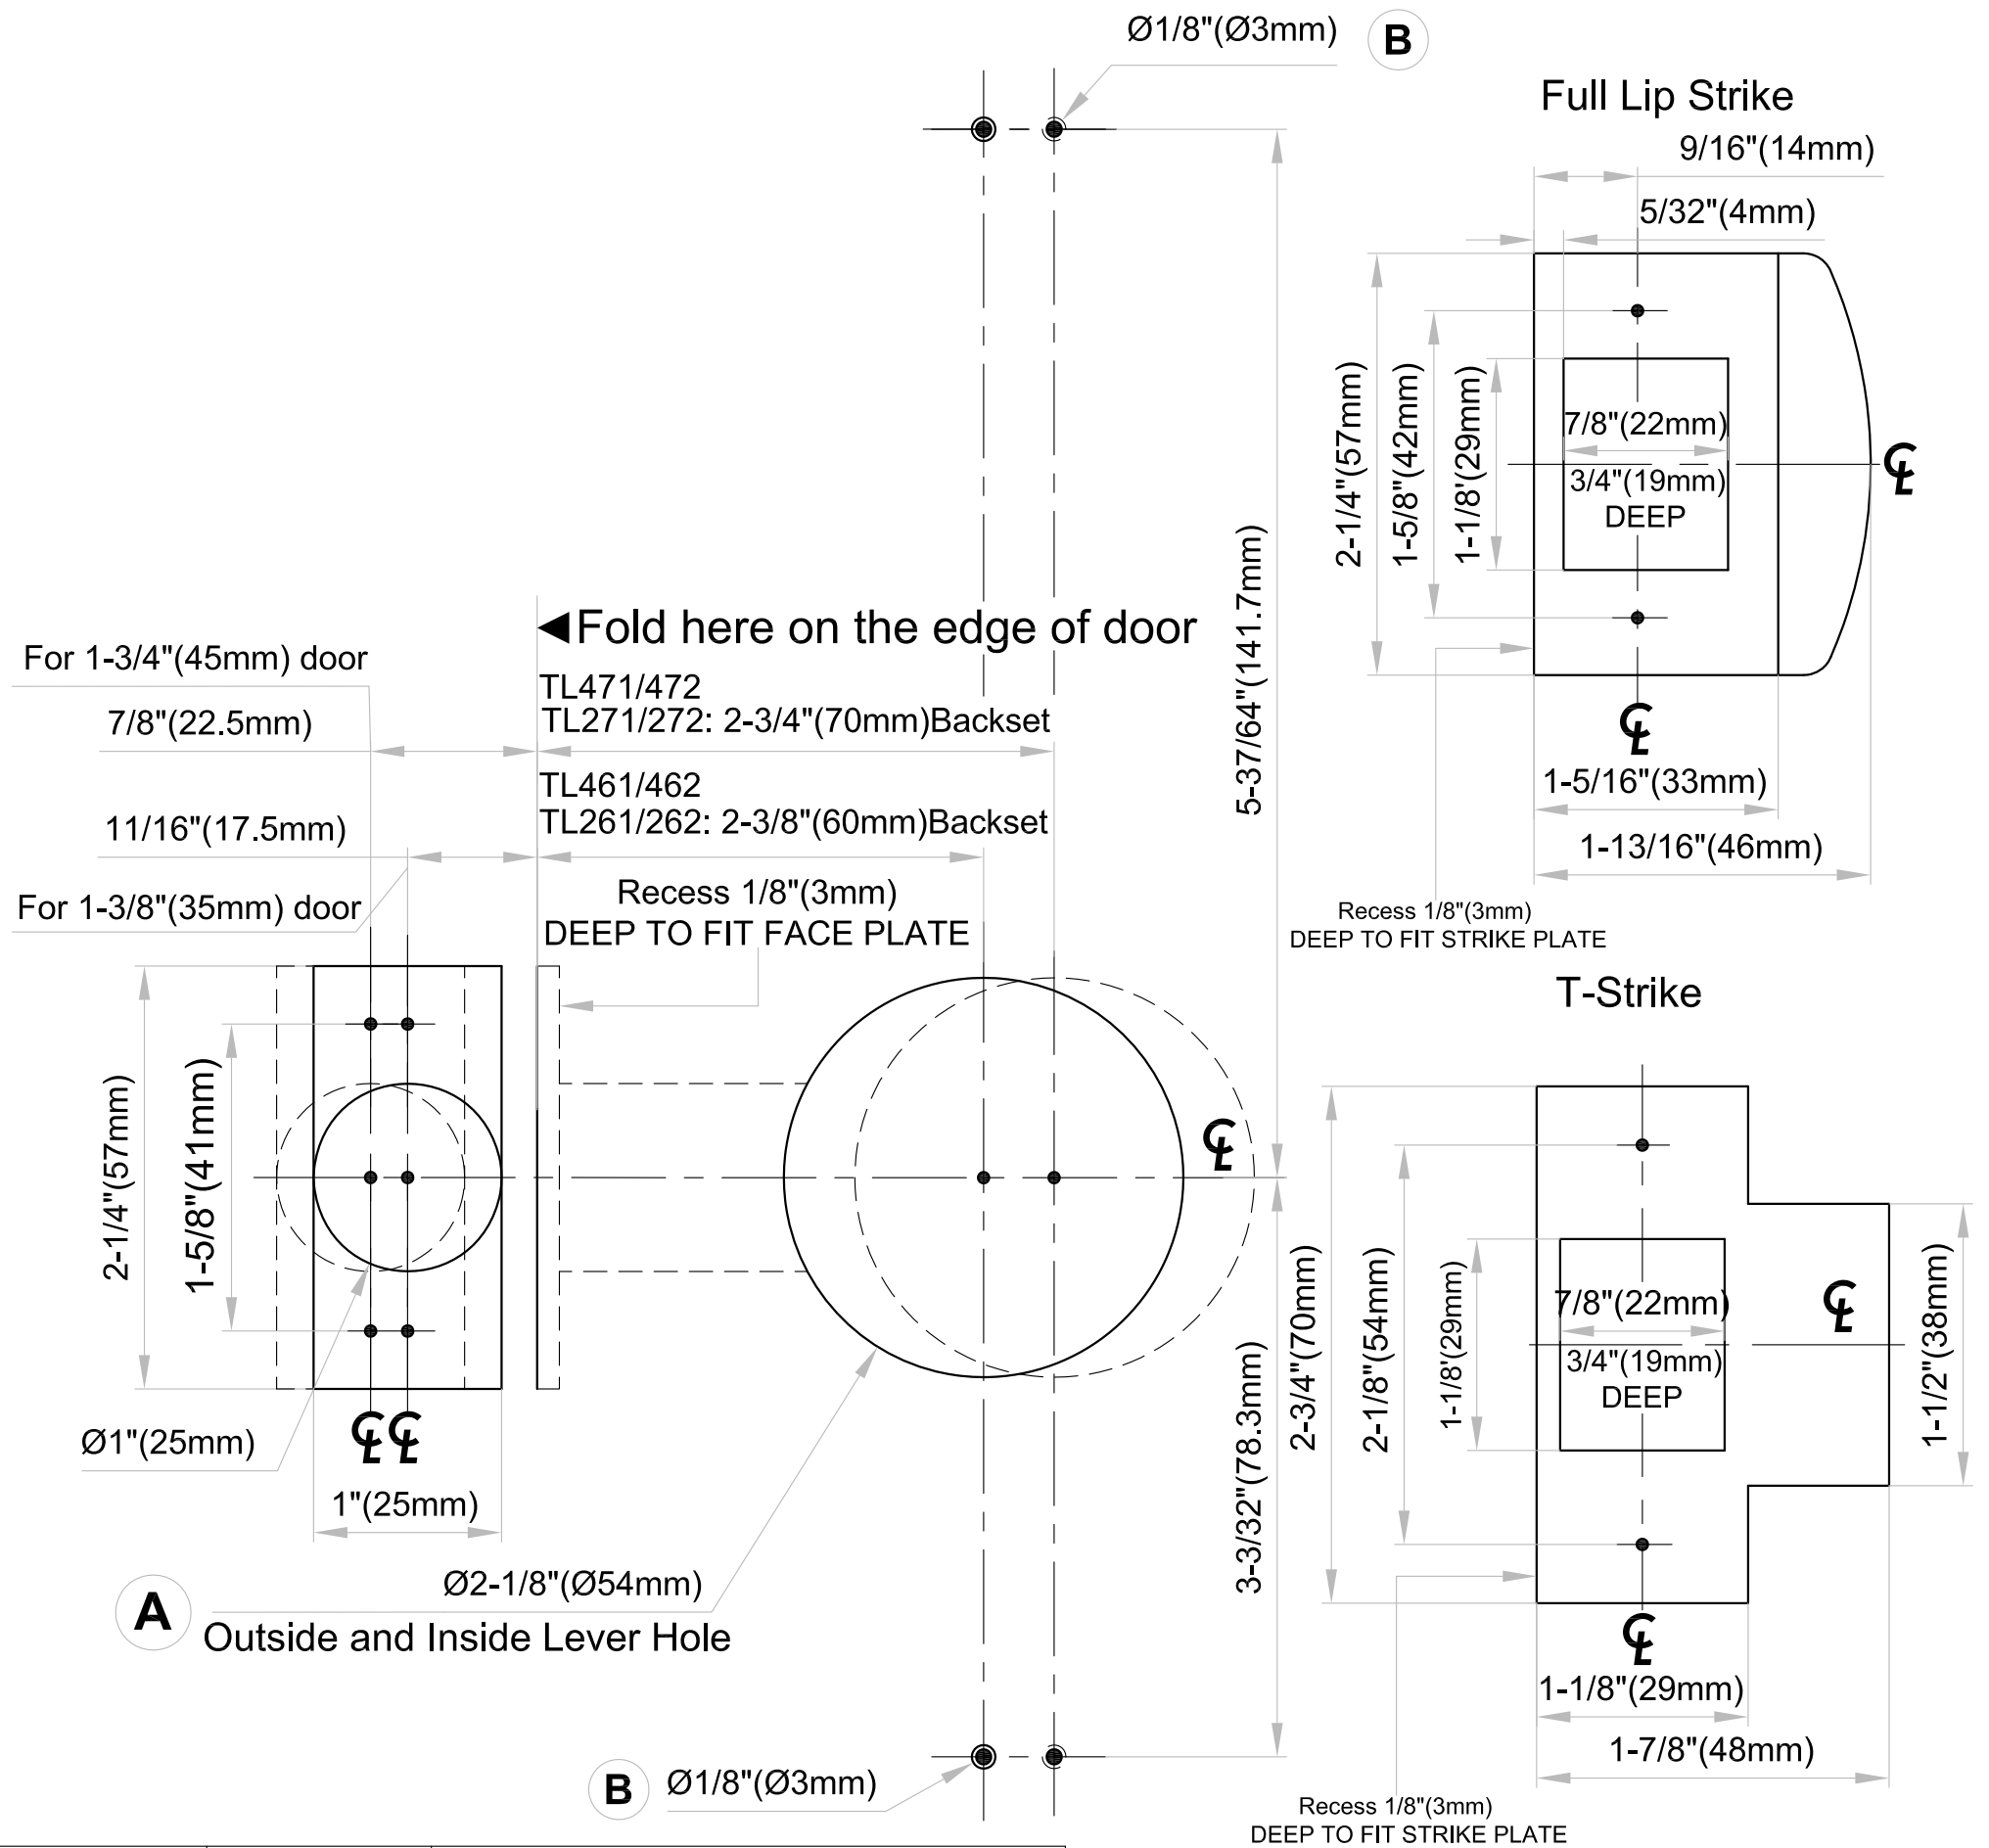

# Template For LA SF with Tubular Passage, Privacy & Dummy Set

Tubular latch	Backset	Case Side
TL261/262	2-3/8" (60mm)	2-61/64" (75mm)x11/16" (18mm)x7/8" (22mm)
TL271/272	2-3/4" (70mm)	3-3/8" (85mm)x11/16" (18mm)x7/8" (22mm)
TL461/462	2-3/8" (60mm)	3-3/8" (85mm)x7/8" (22mm)x7/8" (22mm)
TL471/472	2-3/4" (70mm)	3-3/4" (95mm)x7/8" (22mm)x7/8" (22mm)

### Door preparation using template supplied.

Please read the Installation Instruction Carefully before drilling any holes on the door. Choose the correct holes to drill for the corresponding functions.