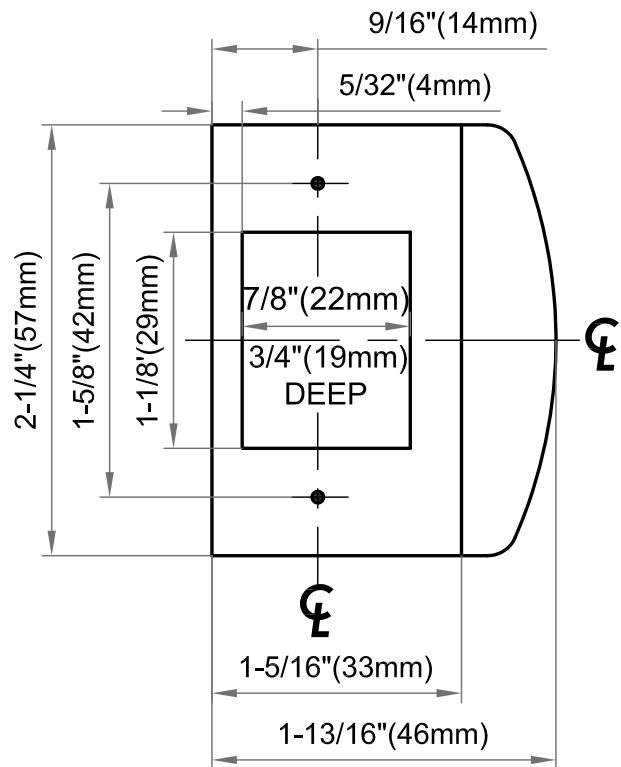

T-Strike

Full Lip Strike

Dimensions do not provide allowances for door silencers, weather stripping, sound proofing or other additions to door or door frames.