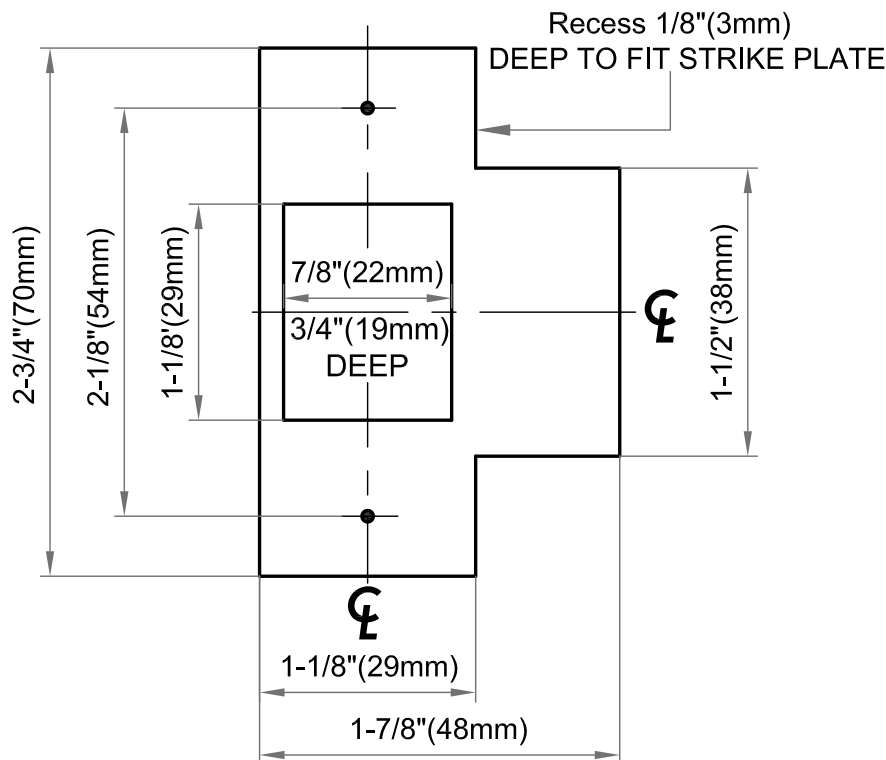

T-Strike

Full Lip Strike

Dimensions do not provide allowances for door silencers, weather stripping, sound proofing or other additions to door or door frames.