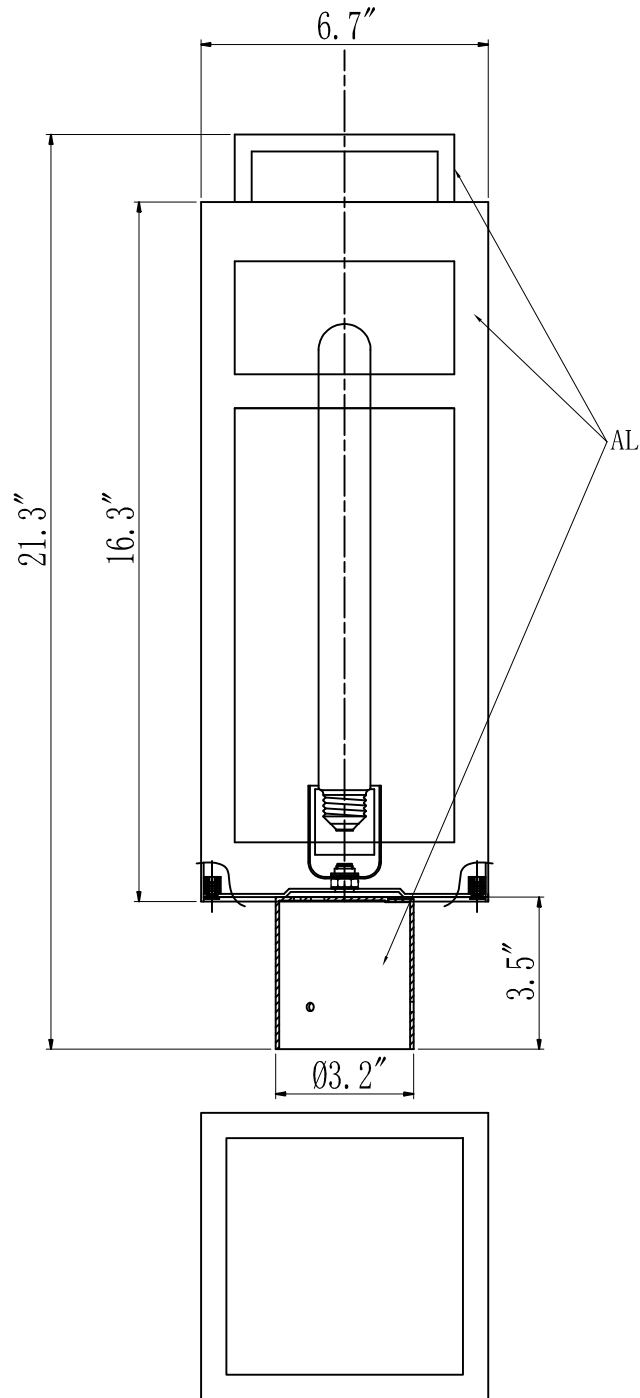

DESIGN COPYRIGHT - 08/21/2025
ALL RIGHTS RESERVED AND MAY
NOT BE DUPLICATED WITHOUT OUR
WRITTEN PERMISSION

Matte Black-LRU A24
LRU Bronze

ITEM: OD-953-1PLT-BK-20