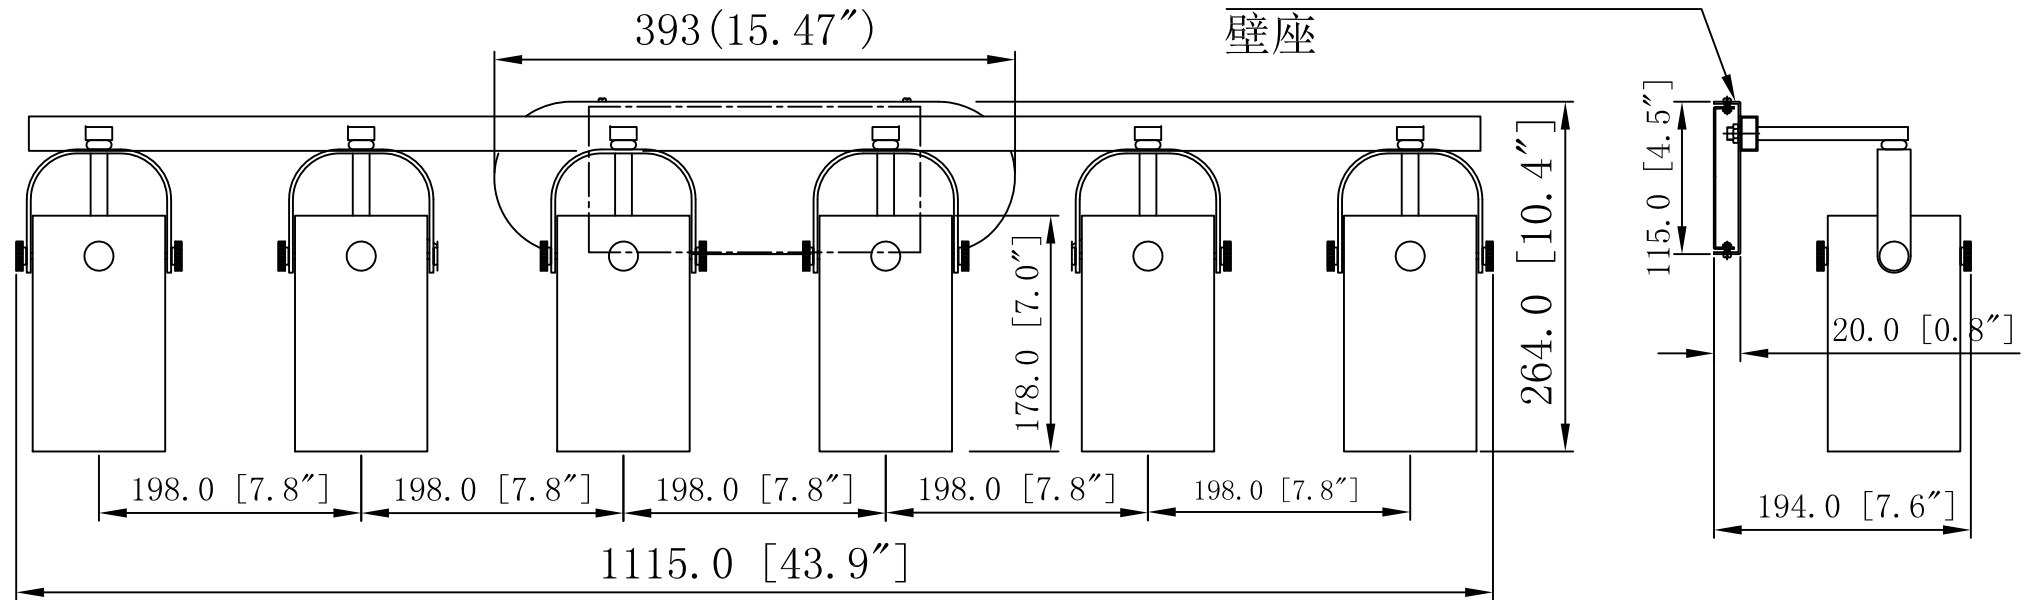

DESIGN COPYRIGHT - 06/22/2022

ALL RIGHTS RESERVED AND MAY  
NOT BE DUPLICATED WITHOUT OUR  
WRITTEN PERMISSION

L393\*W115\*H20\*T=1.5mm

壁座

ITEM: 423-6W