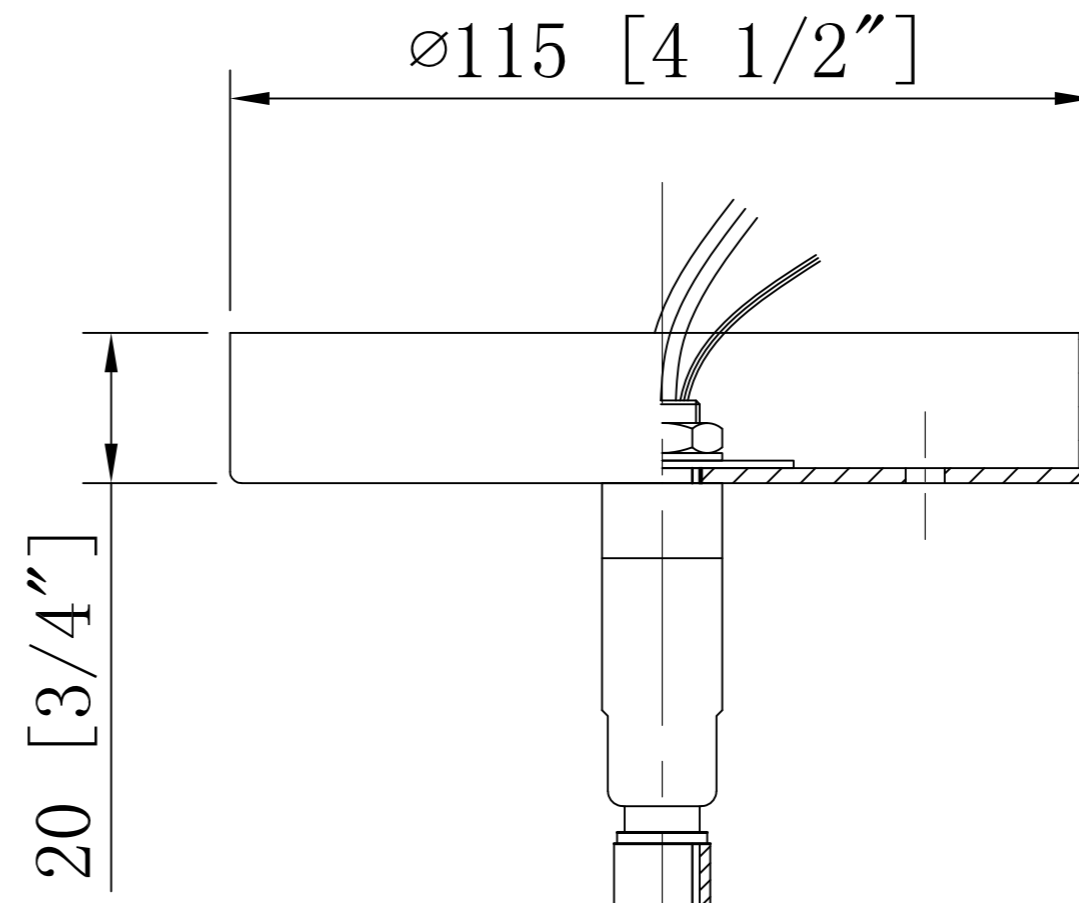

288 [11 3/8"]

250 [9 7/8"]

ø203 [8"]

20 [3/4"]

108 [4 1/4"]

80 [3 1/8"]

90 [3 1/2"]

INNOVATIONS LIGHTING
 DESIGN COPYRIGHT - 04/02/2021
 ALL RIGHTS RESERVED AND MAY
 NOT BE DUPLICATED WITHOUT OUR
 WRITTEN PERMISSION

ITEM: IL411-1S-8CL