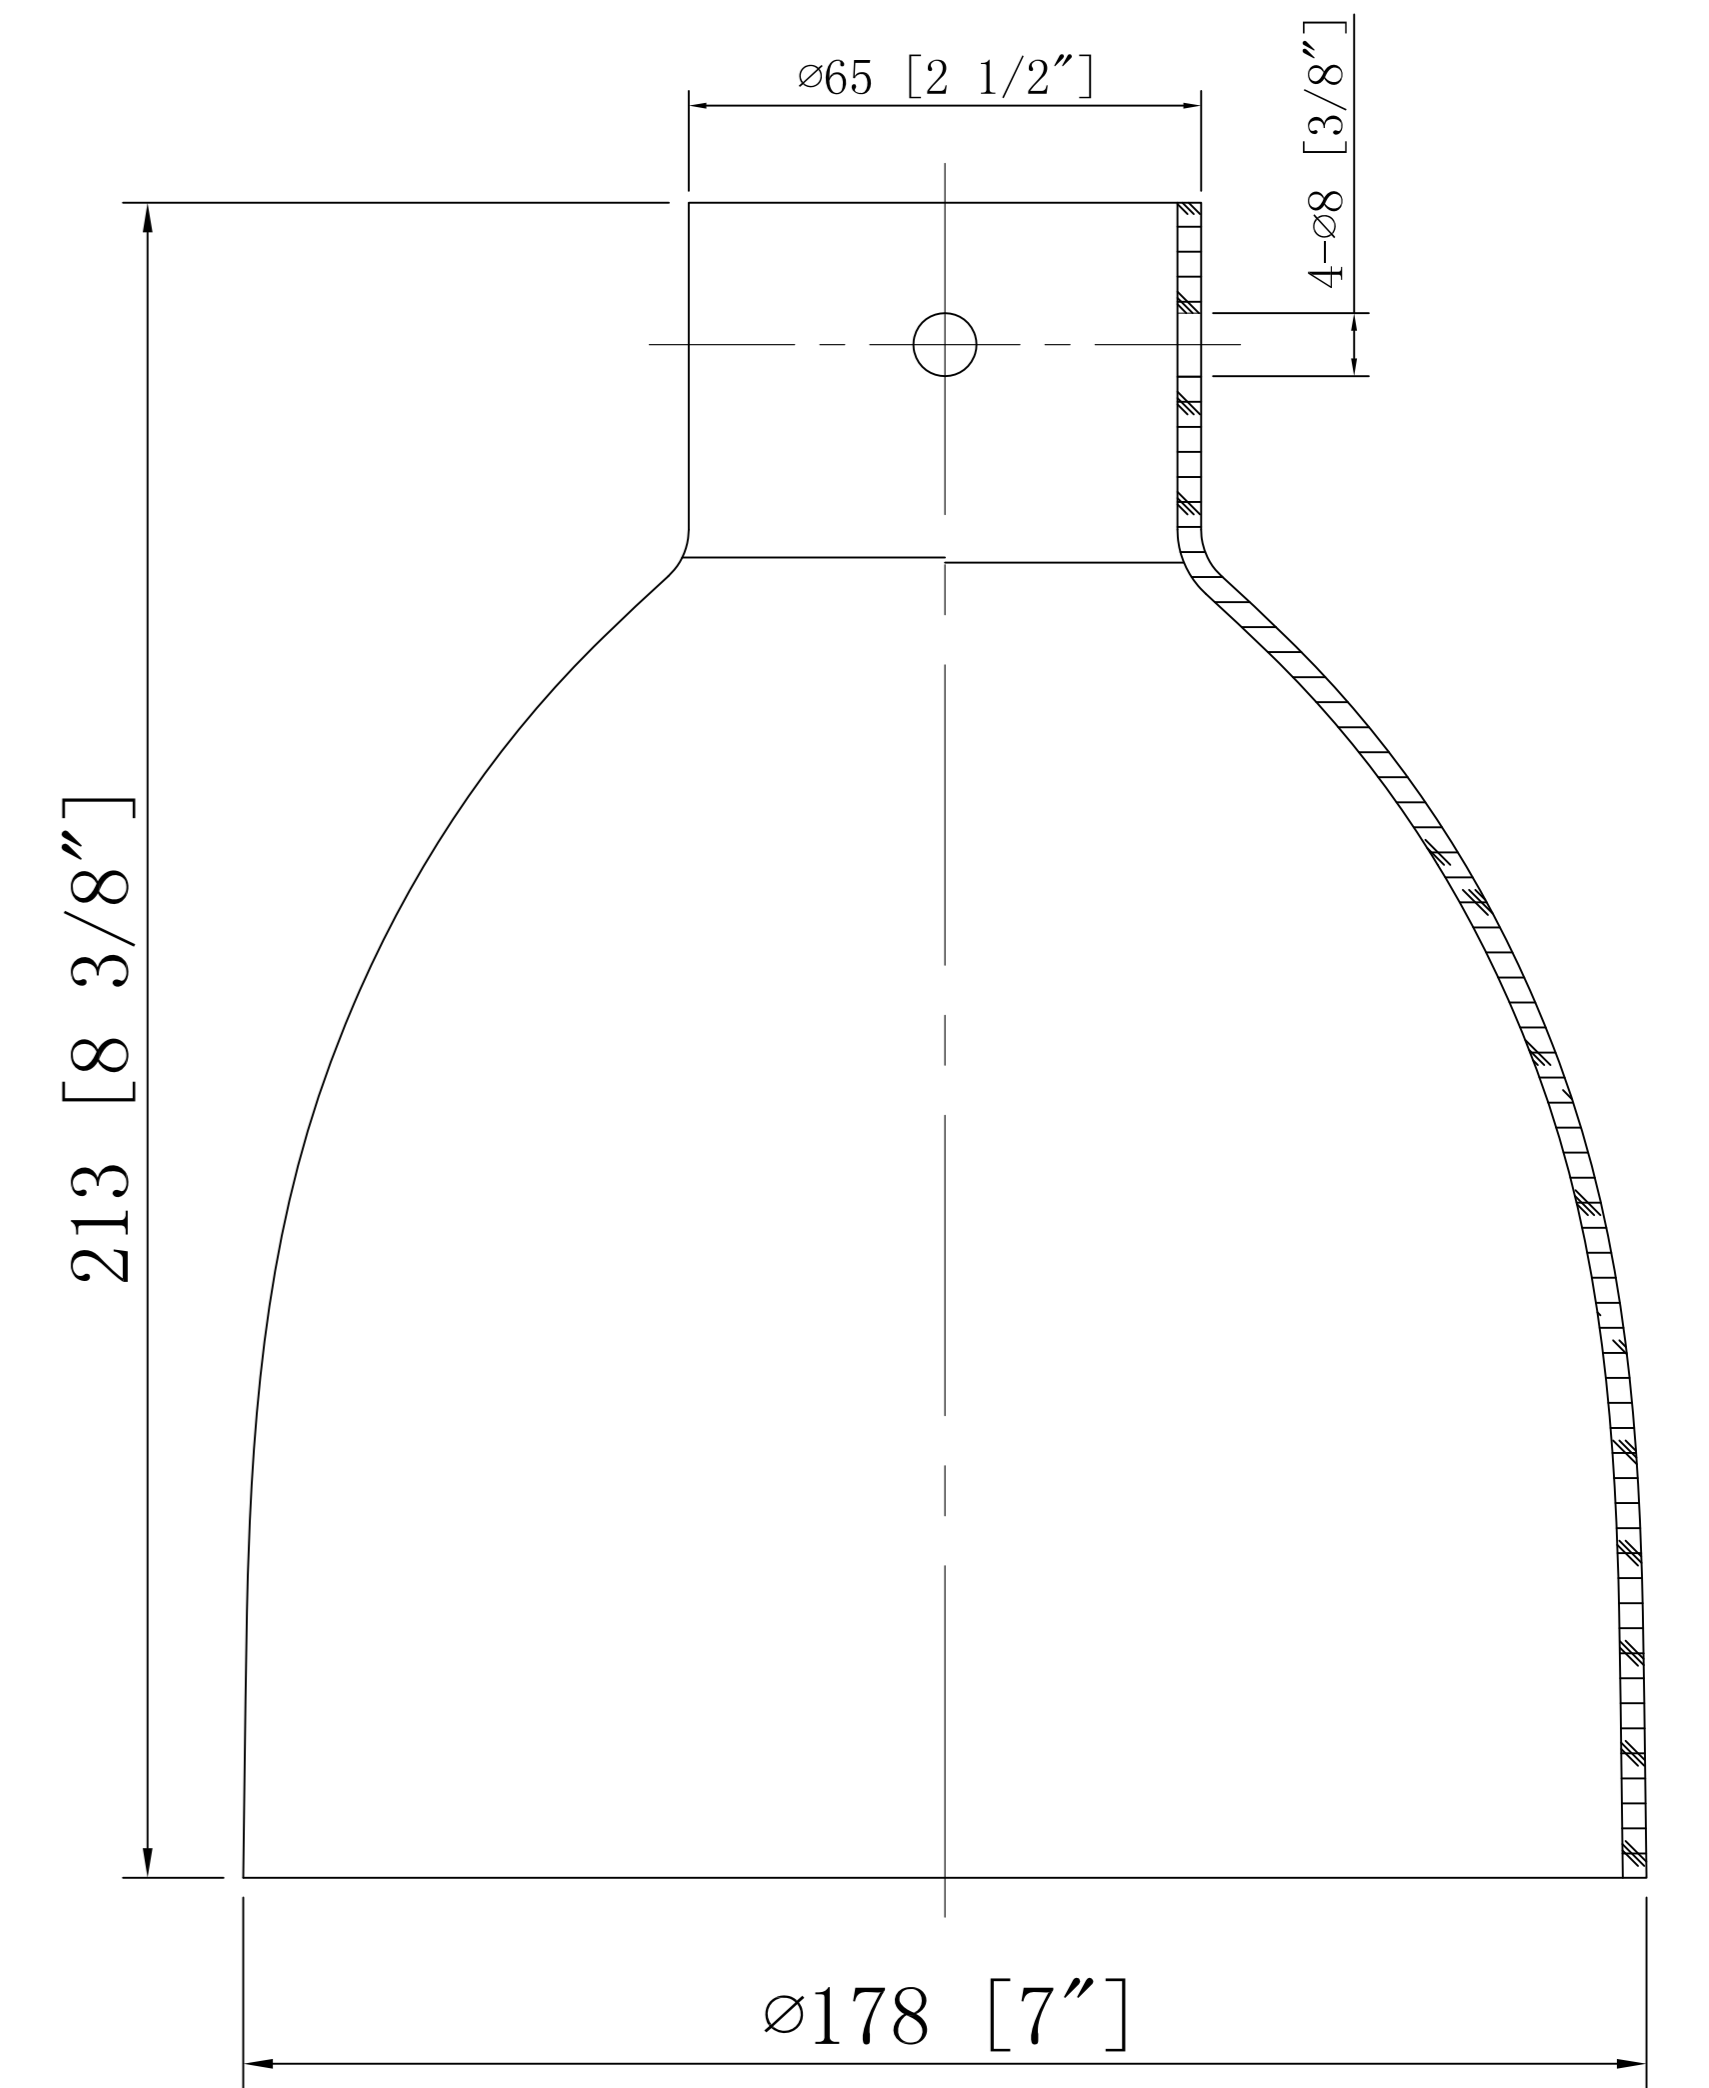

IL INNOVATIONS LIGHTING
CREATIVITY MEETS EVOLUTIONARY DESIGN®
DESIGN COPYRIGHT - 12/21/2022
ALL RIGHTS RESERVED AND MAY
NOT BE DUPLICATED WITHOUT OUR
WRITTEN PERMISSION

ITEM: G412-7WH