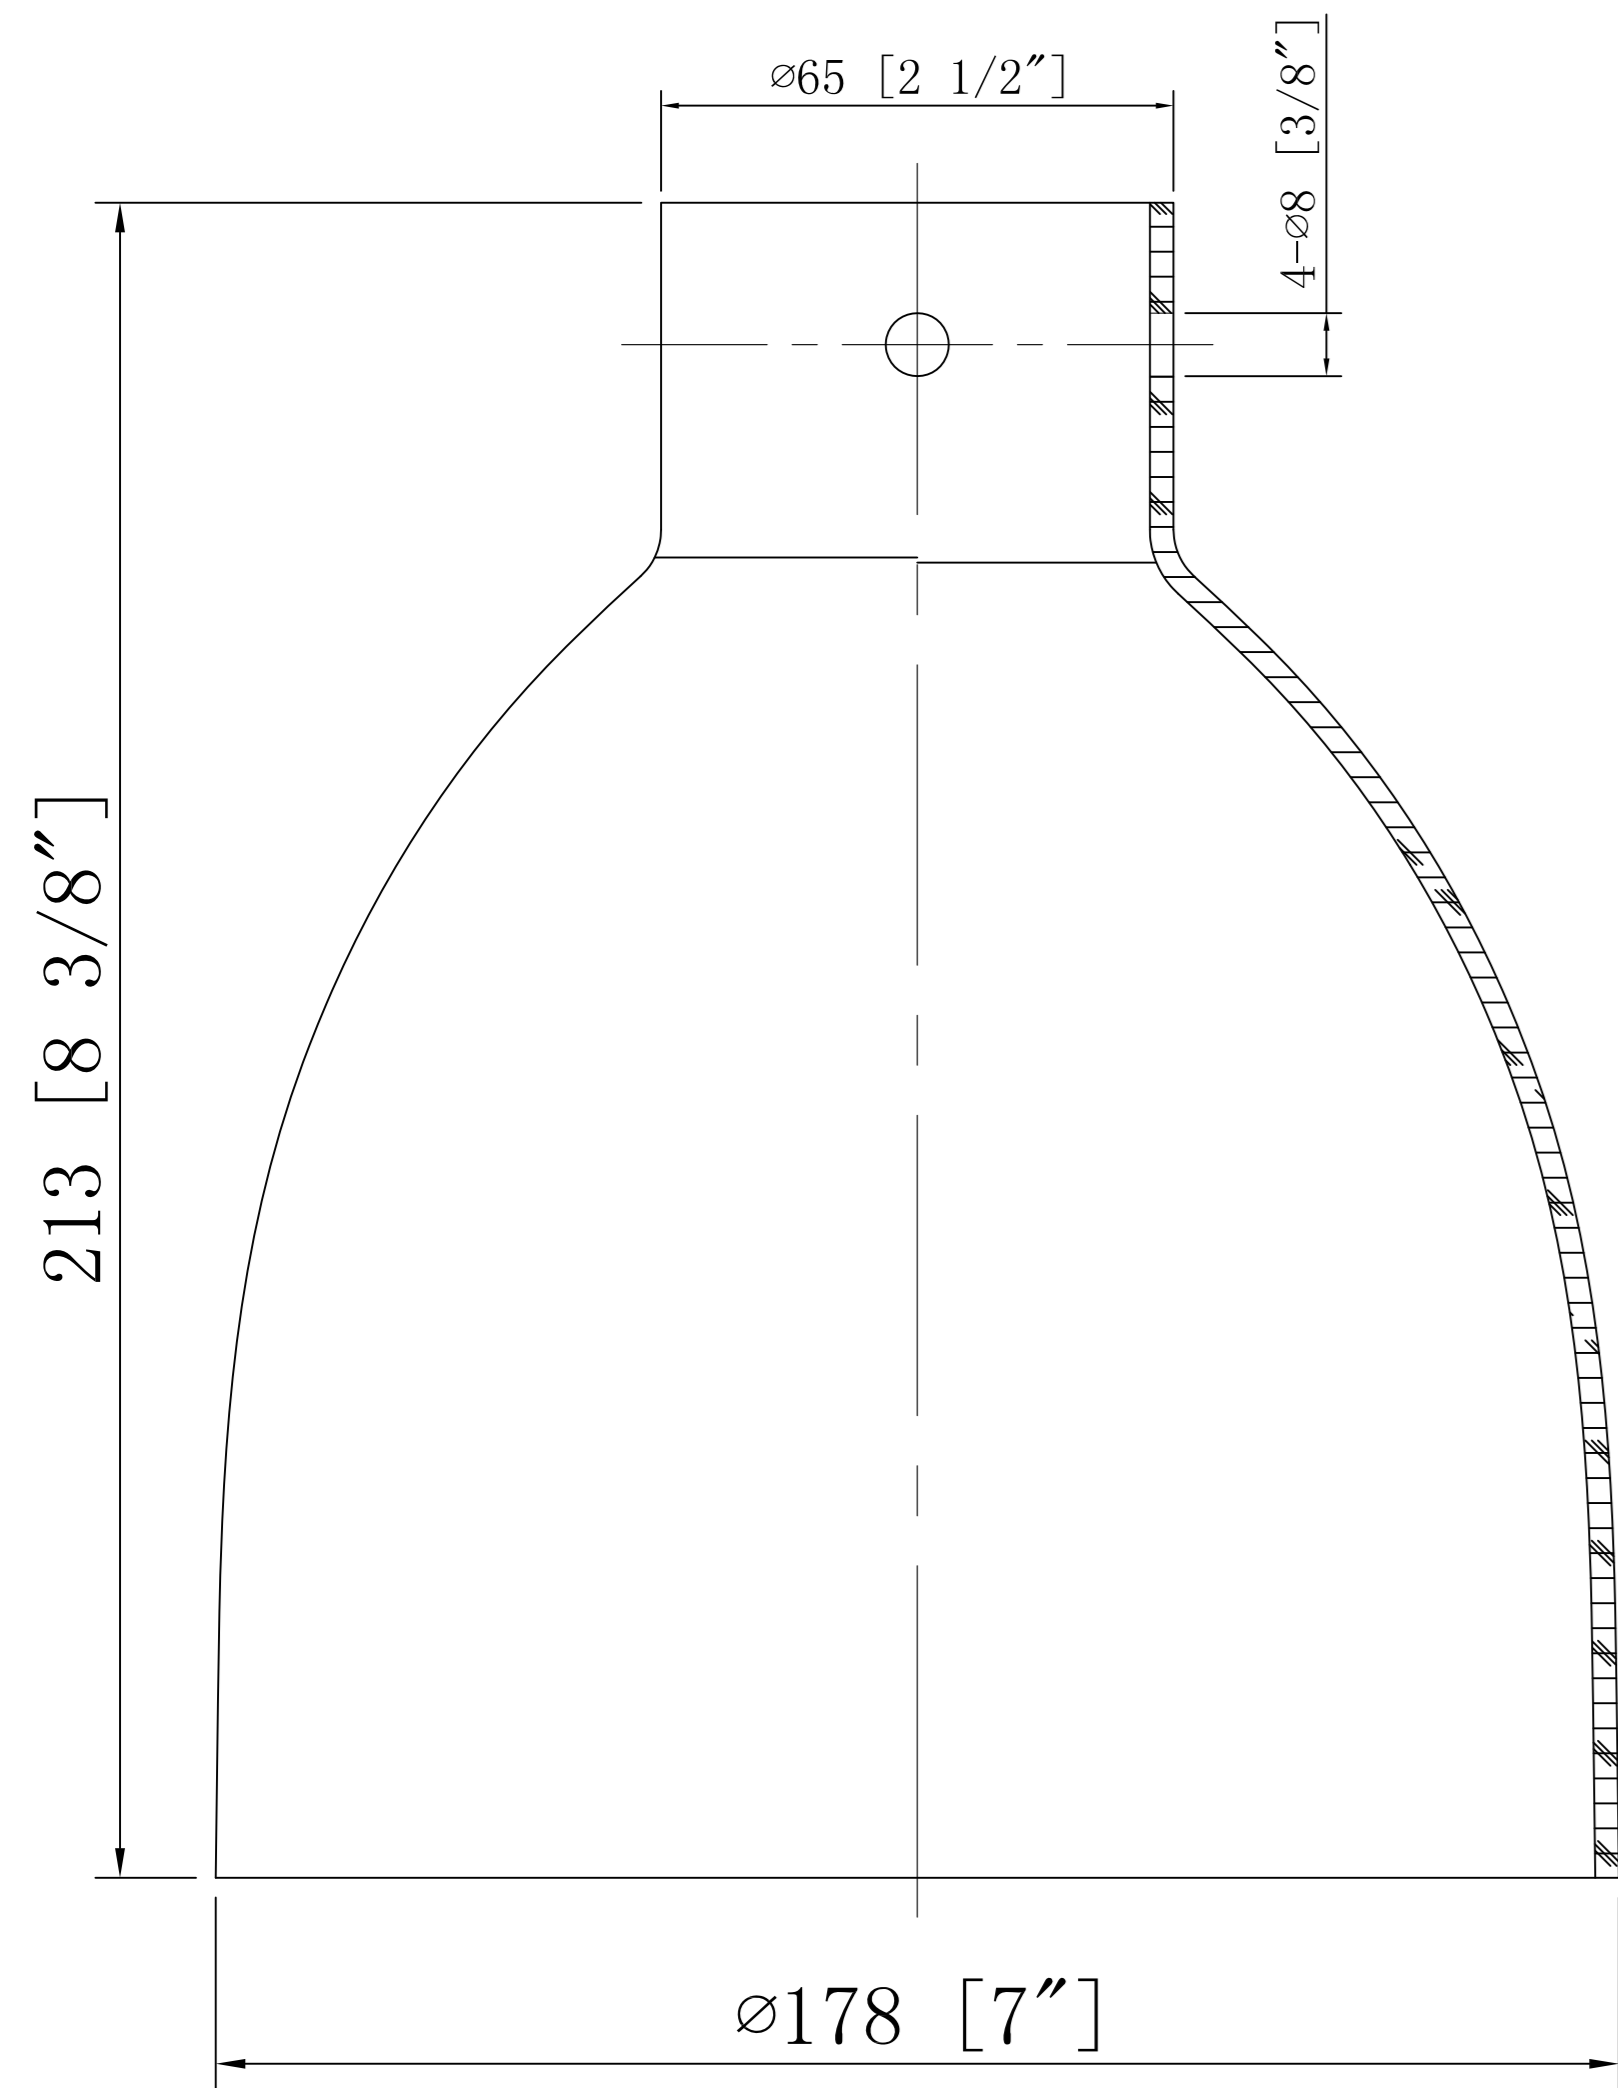

**IL** INNOVATIONS LIGHTING  
CREATIVITY MEETS EVOLUTIONARY DESIGN®  
DESIGN COPYRIGHT - 12/21/2022  
ALL RIGHTS RESERVED AND MAY  
NOT BE DUPLICATED WITHOUT OUR  
WRITTEN PERMISSION

ITEM: G412-7CL

**IL** INNOVATIONS LIGHTING  
CREATIVITY MEETS EVOLUTIONARY DESIGN®  
DESIGN COPYRIGHT - 12/21/2022  
ALL RIGHTS RESERVED AND MAY  
NOT BE DUPLICATED WITHOUT OUR  
WRITTEN PERMISSION