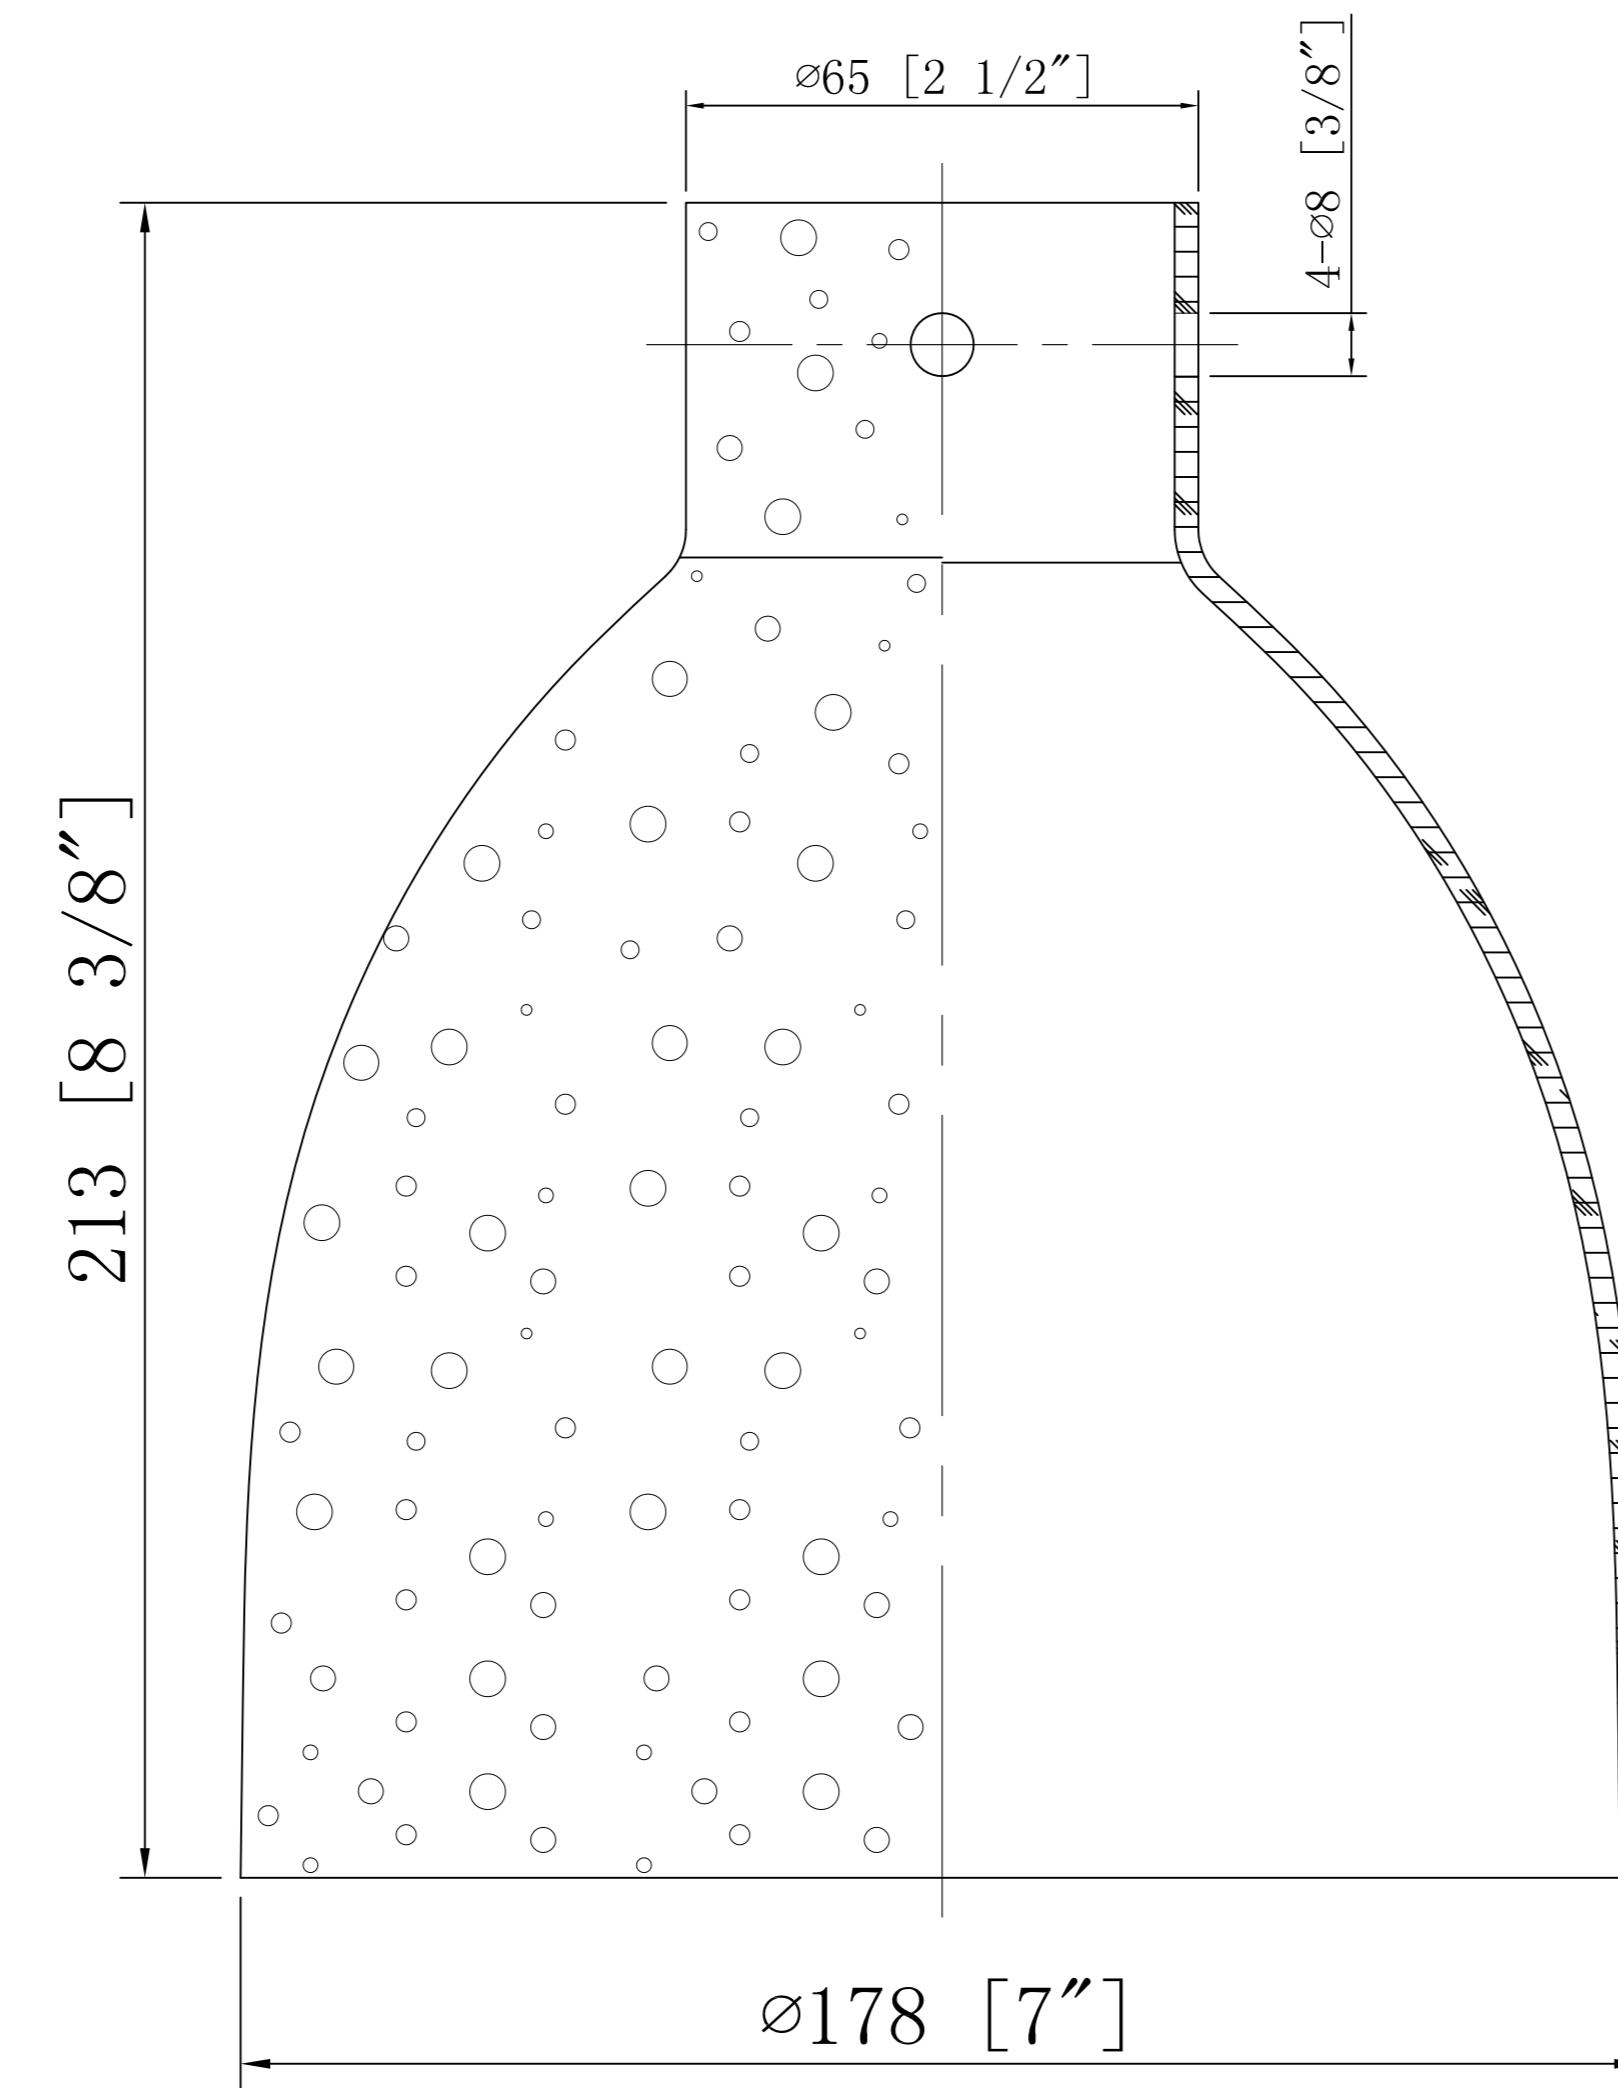

**IL** INNOVATIONS LIGHTING  
CREATIVITY MEETS EVOLUTIONARY DESIGN®  
DESIGN COPYRIGHT - 12/21/2022  
ALL RIGHTS RESERVED AND MAY  
NOT BE DUPLICATED WITHOUT OUR  
WRITTEN PERMISSION

ITEM: G412-7CL

**IL** INNOVATIONS LIGHTING  
CREATIVITY MEETS EVOLUTIONARY DESIGN®  
DESIGN COPYRIGHT - 12/21/2022  
ALL RIGHTS RESERVED AND MAY  
NOT BE DUPLICATED WITHOUT OUR  
WRITTEN PERMISSION