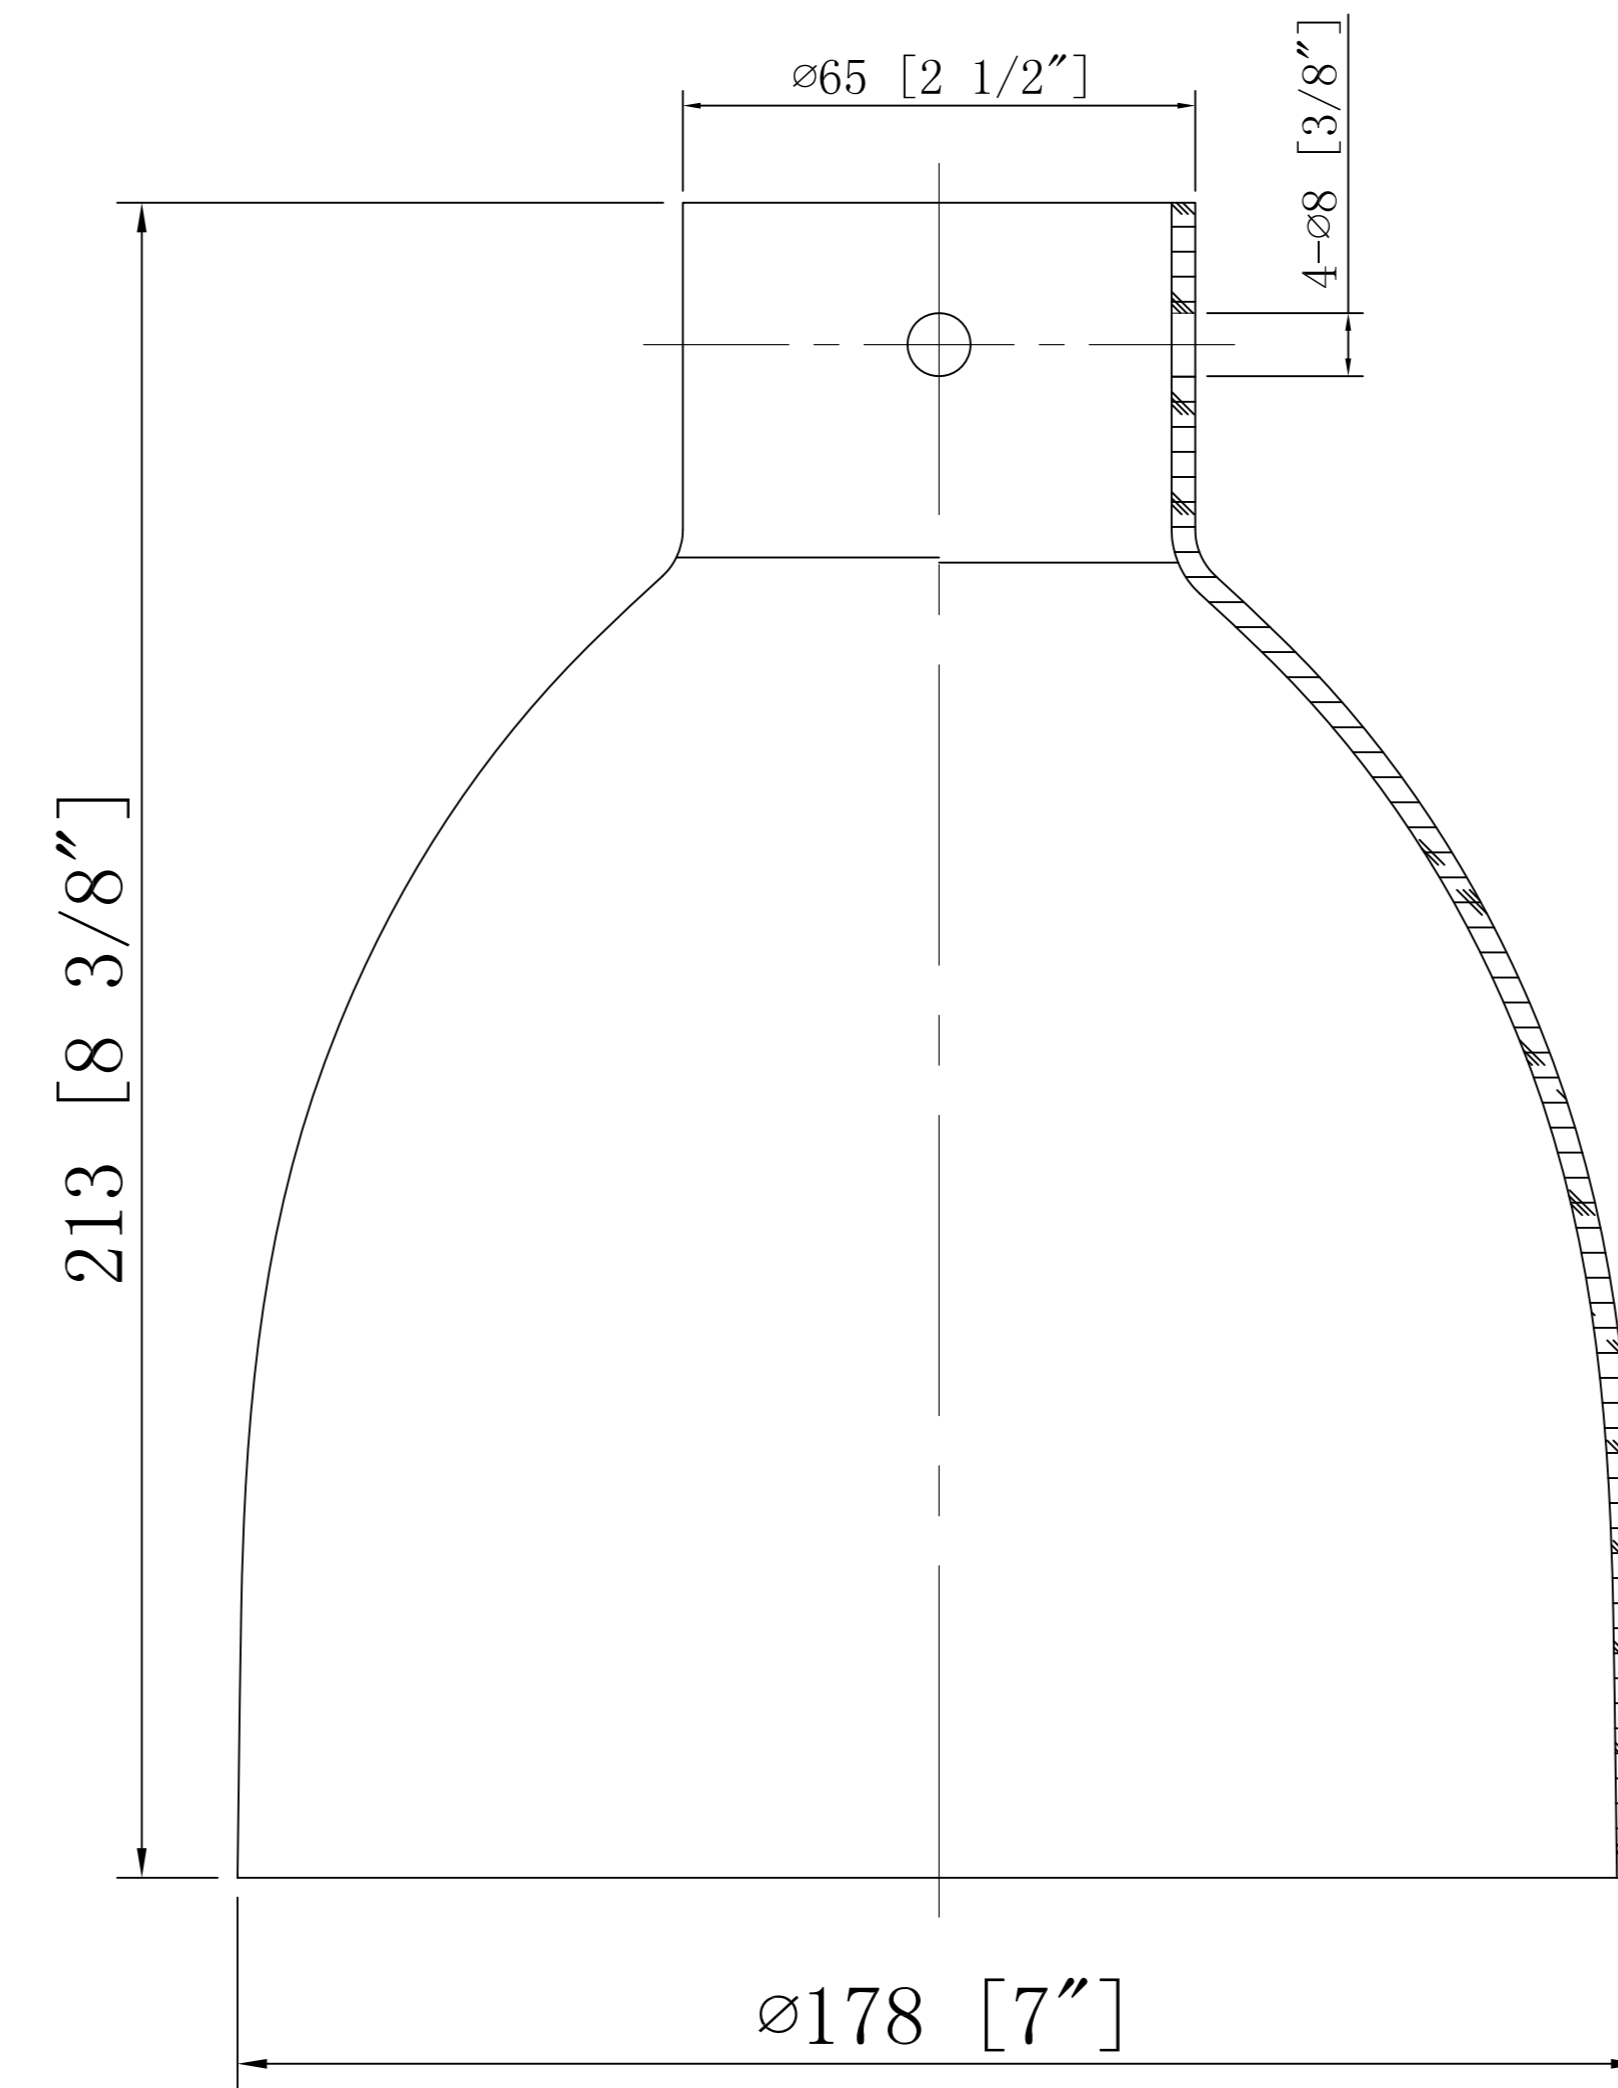

IL INNOVATIONS LIGHTING
CREATIVITY MEETS EVOLUTIONARY DESIGN®
DESIGN COPYRIGHT - 12/21/2022
ALL RIGHTS RESERVED AND MAY
NOT BE DUPLICATED WITHOUT OUR
WRITTEN PERMISSION

ITEM: G412-7SM