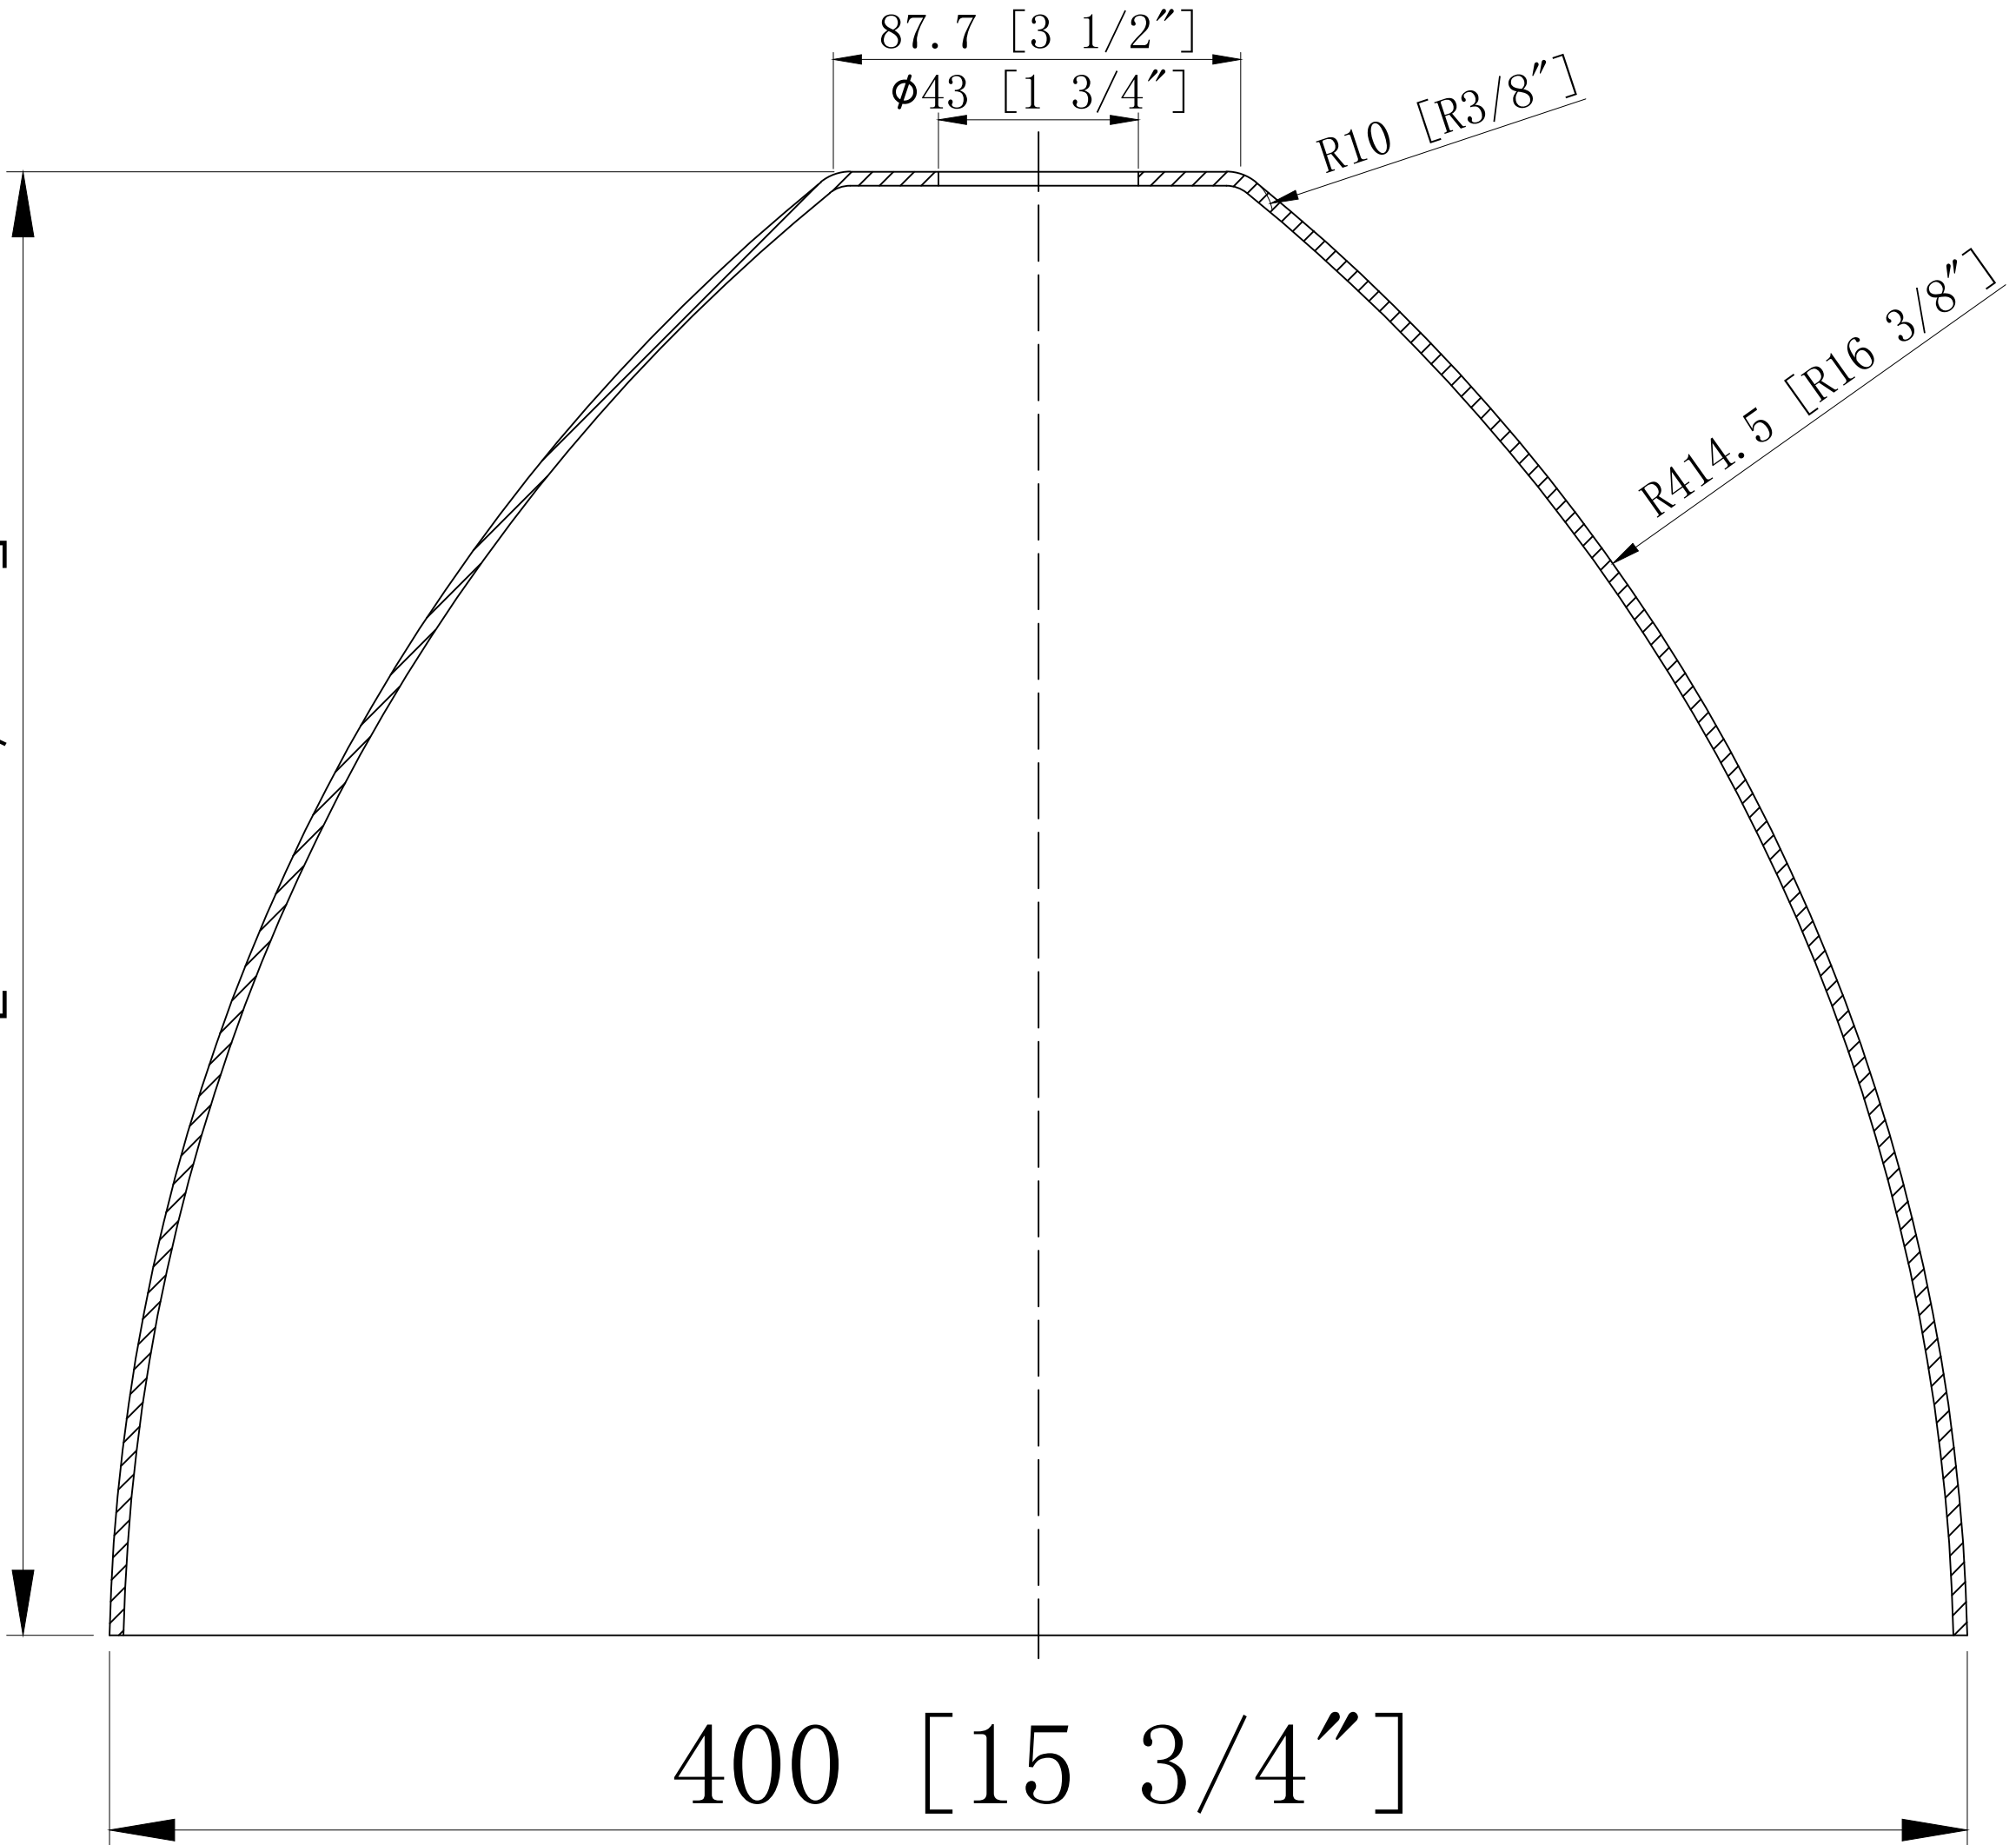

G561-16-White
G562-16-Clear
G564-16-Seedy

315 [12 3/8"]

INNOVATIONS LIGHTING
DESIGN COPYRIGHT - 11/25/2020
ALL RIGHTS RESERVED AND MAY
NOT BE DUPLICATED WITHOUT OUR
WRITTEN PERMISSION