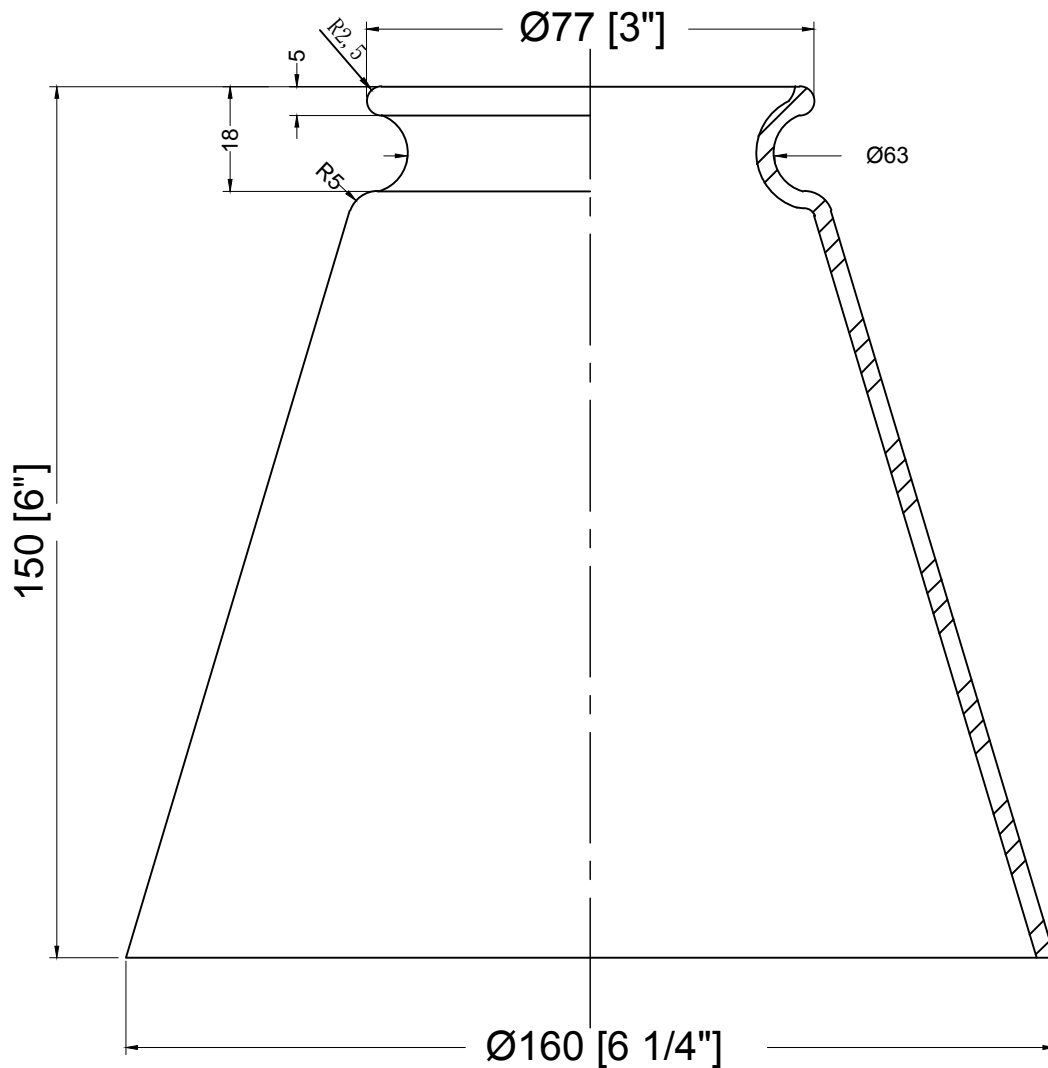

INNOVATIONS LIGHTING
CREATIVITY MEETS EVOLUTIONARY DESIGN®

DESIGN COPYRIGHT-11/05/2021
ALL RIGHTS RESERVED AND MAY
NOT BE DUPLICATED WITHOUT OUR
WRITTEN PERMISSION

G61 / G62 / G63 / G64
WHITE / CLEAR / SMOKE / SEEDY