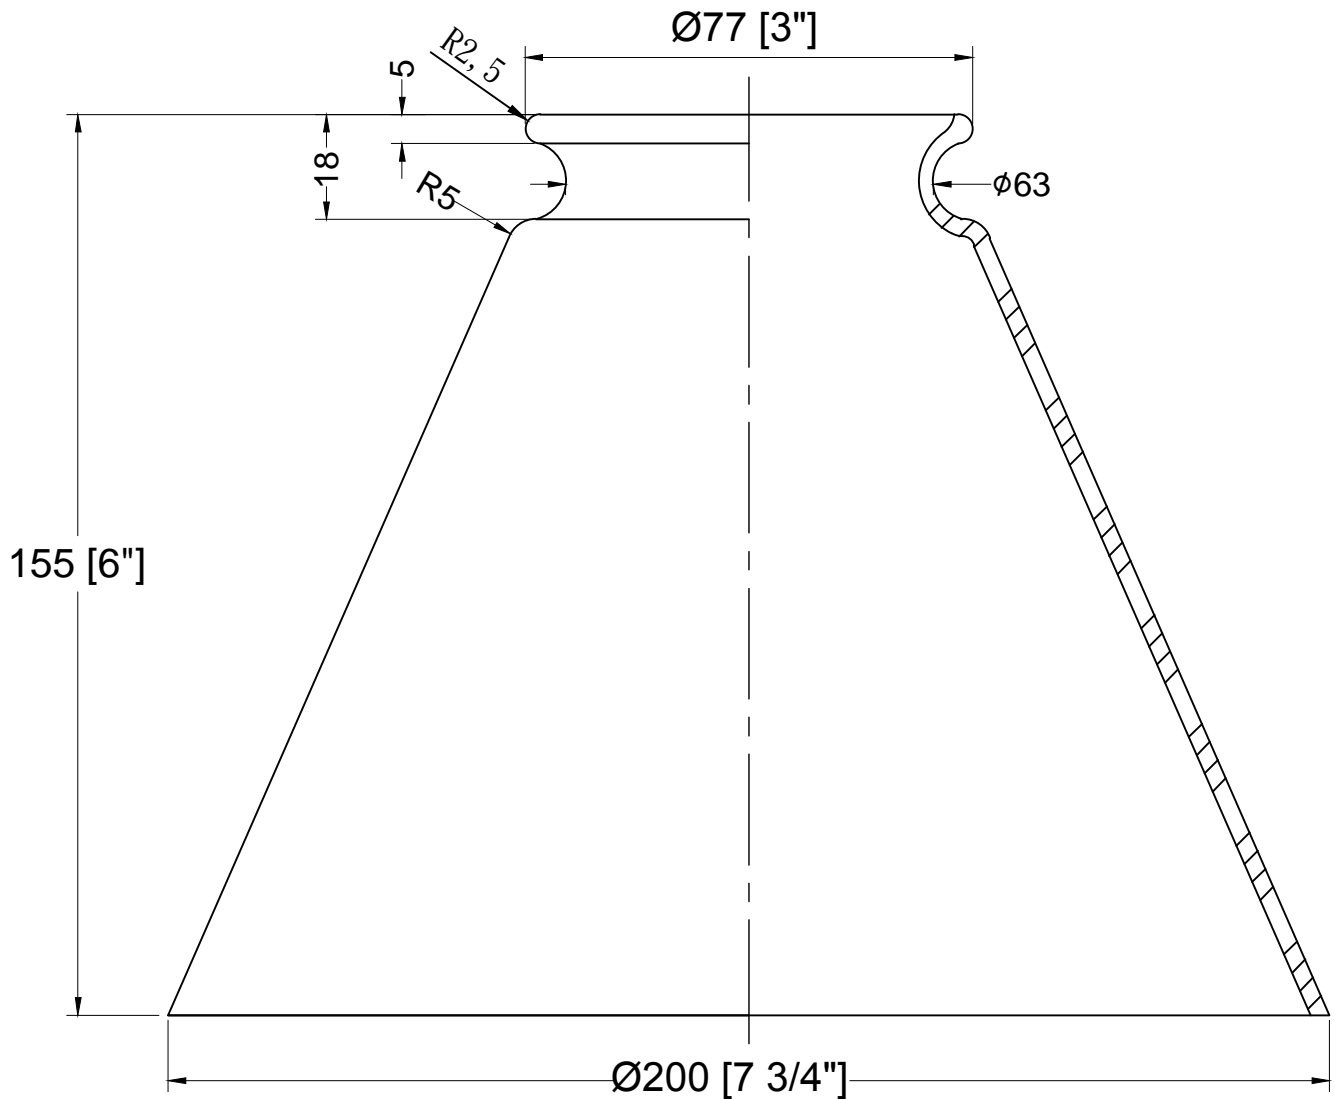

**INNOVATIONS LIGHTING**  
CREATIVITY MEETS EVOLUTIONARY DESIGN®

DESIGN COPYRIGHT-11/05/2021  
ALL RIGHTS RESERVED AND MAY  
NOT BE DUPLICATED WITHOUT OUR  
WRITTEN PERMISSION

G41 / G42 / G43 / G44  
WHITE / CLEAR / SMOKE / SEEDY