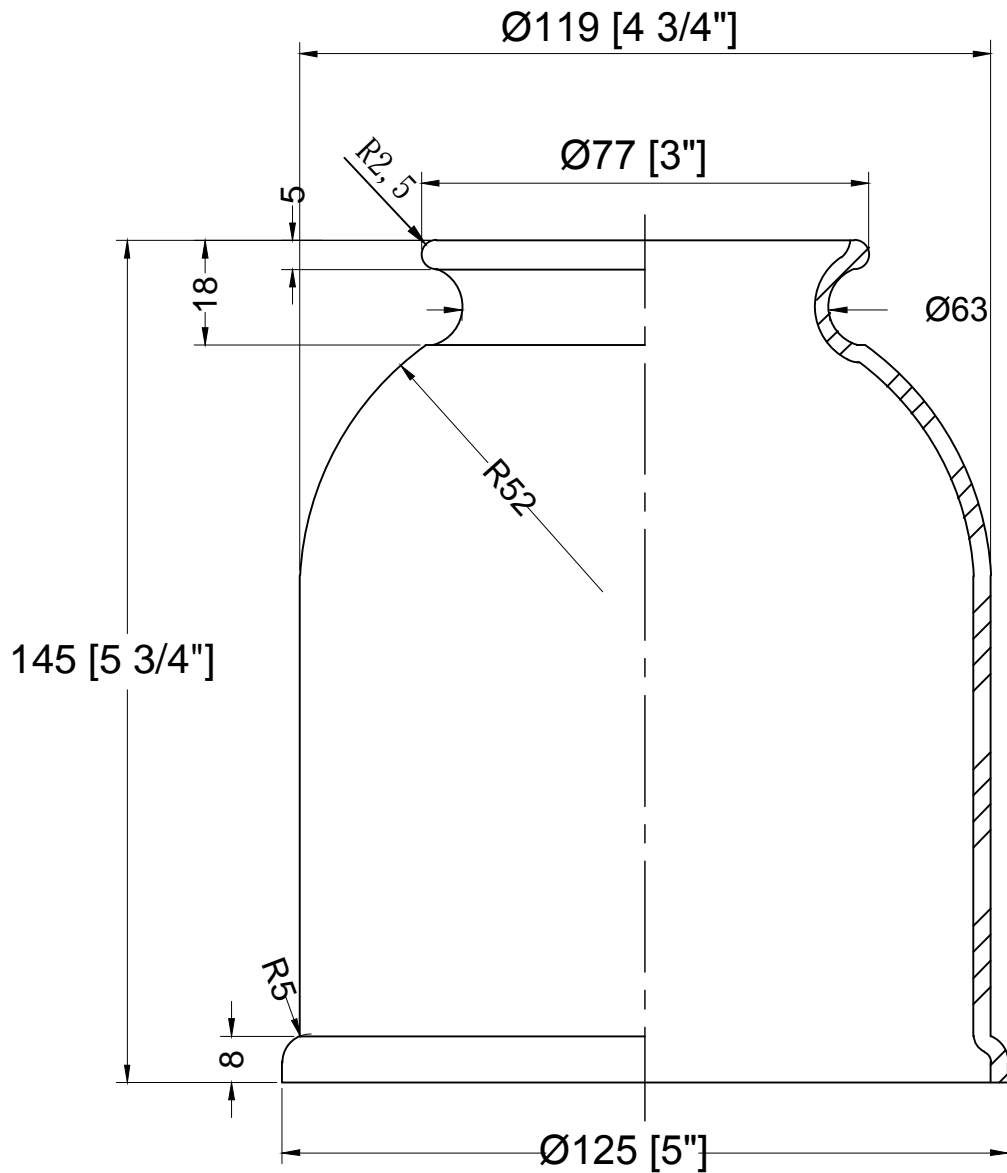

INNOVATIONS LIGHTING
CREATIVITY MEETS EVOLUTIONARY DESIGN®

DESIGN COPYRIGHT-11/05/2021
ALL RIGHTS RESERVED AND MAY
NOT BE DUPLICATED WITHOUT OUR
WRITTEN PERMISSION

G51 WHITE / G52 CLEAR / G53 SMOKE / G54 SEEDY / G58 Silver