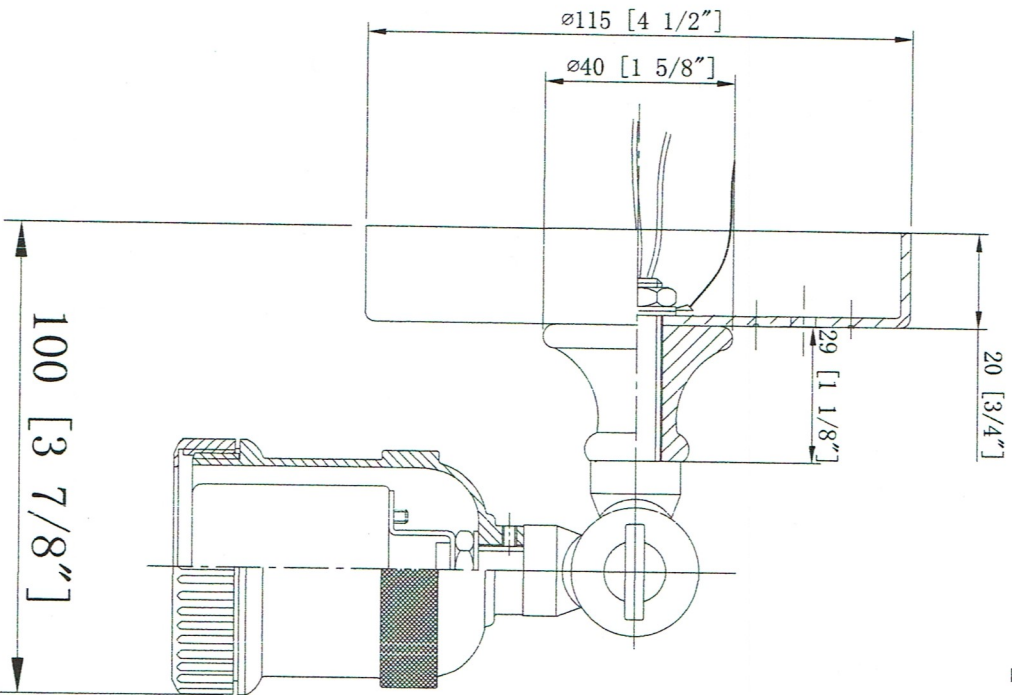

ITEM: 202-BK-ADA

1-100W MED

INNOVATIONS LIGHTING
DESIGN COPYRIGHT - 7/13/2016
ALL RIGHTS RESERVED AND MAY
NOT BE DUPLICATED WITHOUT OUR
WRITTEN PERMISSION