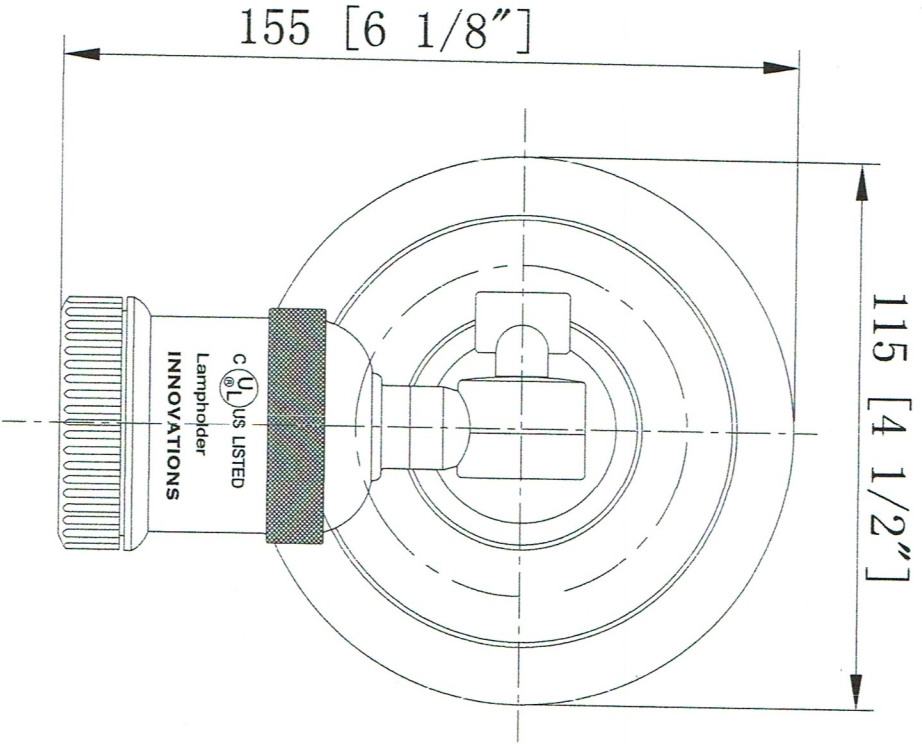

ITEM: 202-BK-ADA

1-100W MED

INNOVATIONS LIGHTING
DESIGN COPYRIGHT - 7/13/2016
ALL RIGHTS RESERVED AND MAY
NOT BE DUPLICATED WITHOUT OUR
WRITTEN PERMISSION