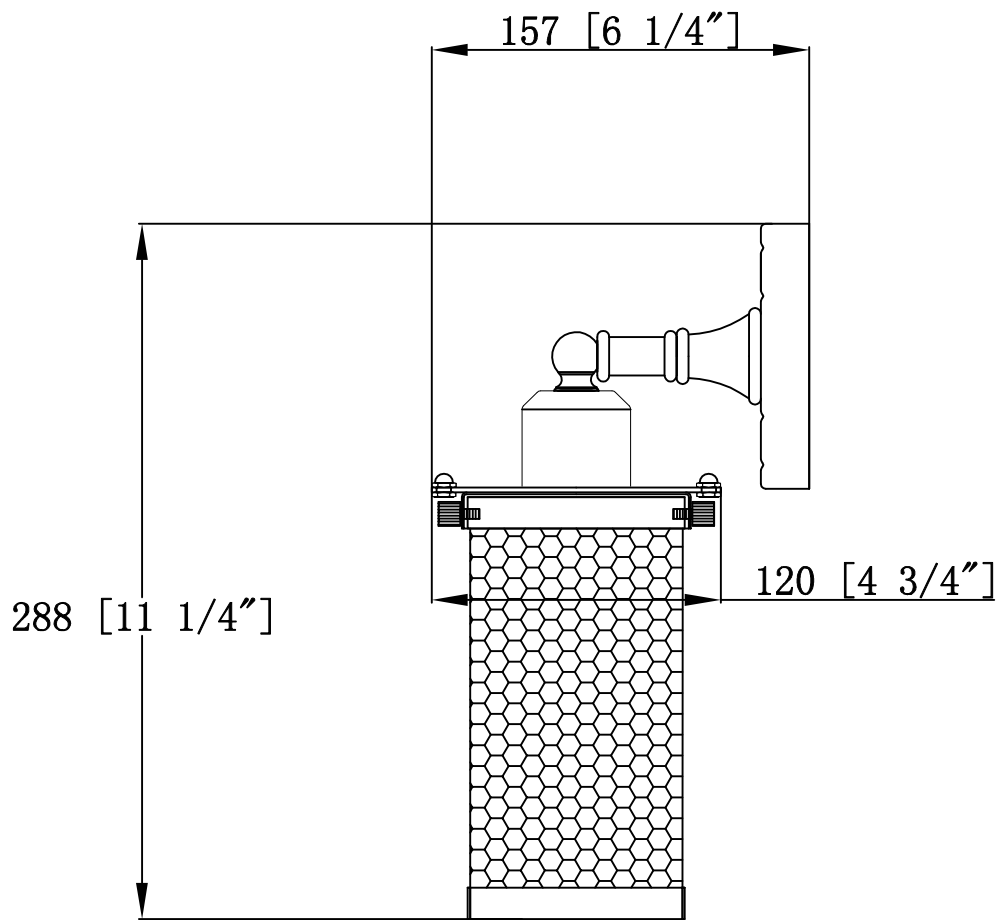

ITEM#: 220SN
2200B

INNOVATIONS
LIGHTING

1-40W MED

PROJECT:

TYPE: