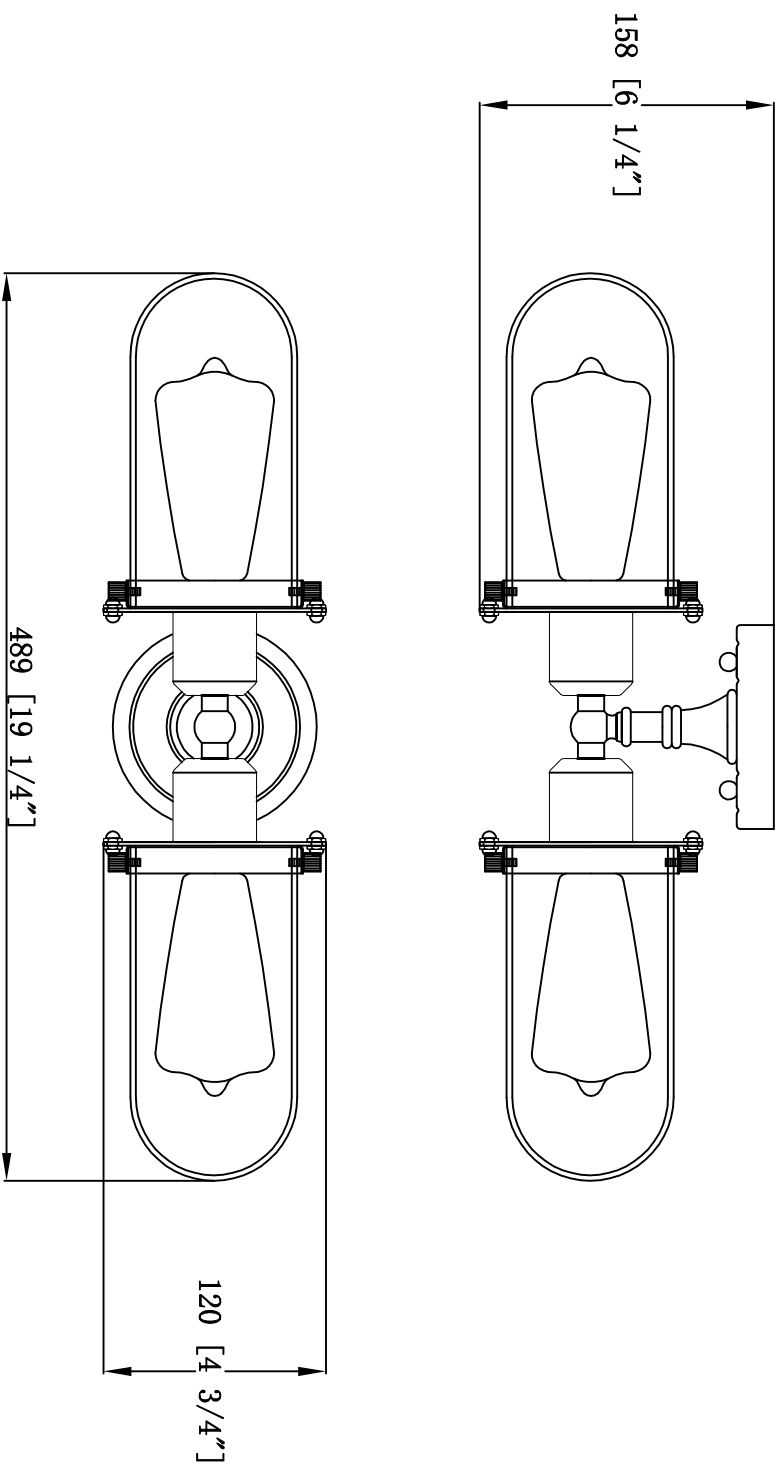

ITEM#: 233-SN-CL
233-SN-W
233-OB-CL
233-OB-W

INNOVATIONS
LIGHTING

2-40W MED

PROJECT:

TYPE: