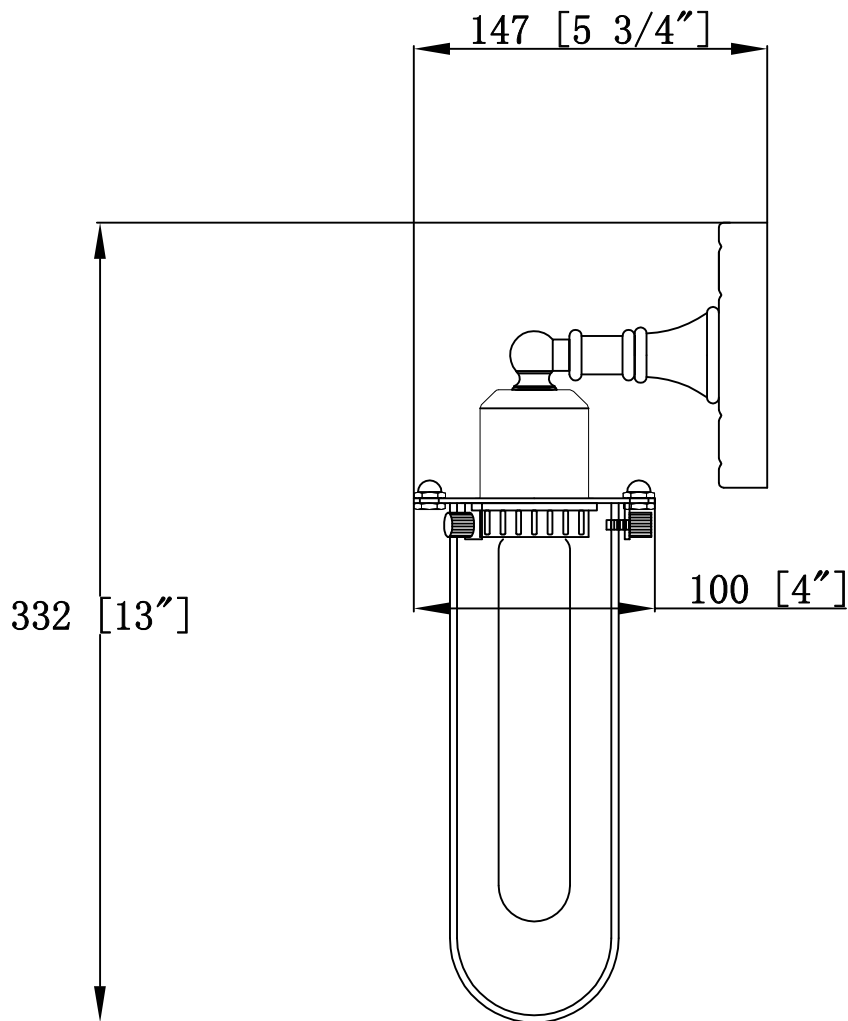

ITEM#: 229-SN-CL
229-SN-W
229-OB-CL
229-OB-W

INNOVATIONS
LIGHTING

1-40W MED

PROJECT:

TYPE: