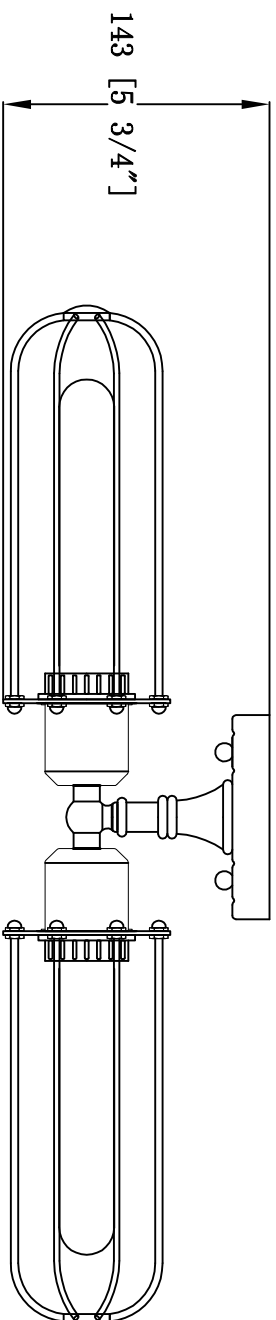

ITEM#: 227-SN
227-OB

INNOVATIONS
LIGHTING

2-60W MED

PROJECT:

TYPE: