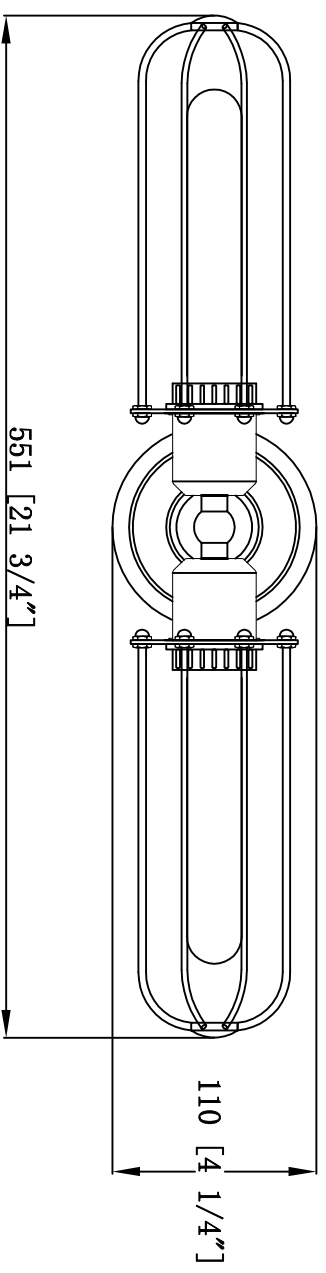

ITEM#: 227-SN
227-OB

INNOVATIONS
LIGHTING

2-60W MED

PROJECT:

TYPE: