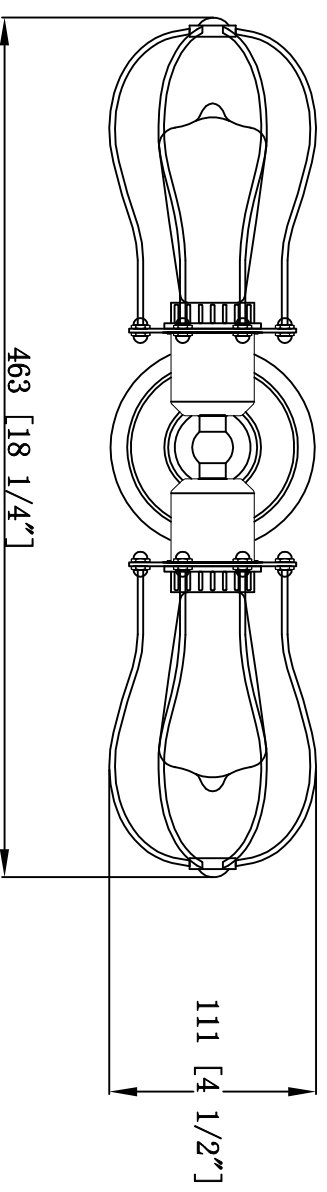

ITEM#: 224-SN
224-OB

INNOVATIONS
LIGHTING

2-100W MED

PROJECT:

TYPE: