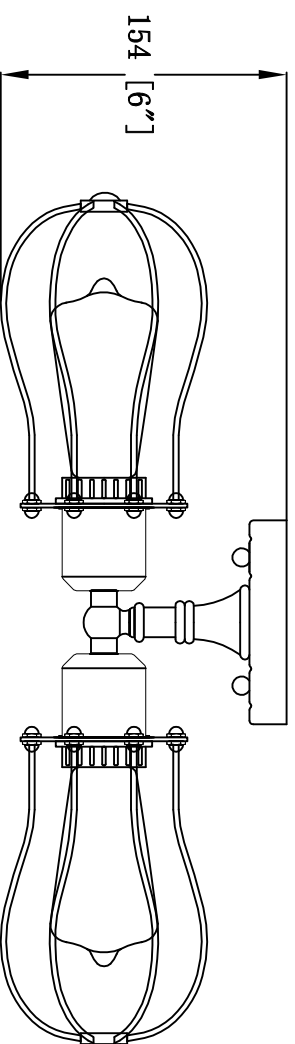

ITEM#: 224-SN
224-OB

INNOVATIONS
LIGHTING

2-100W MED

PROJECT:

TYPE: